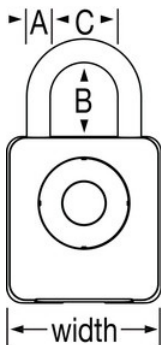

Model No. 4400EURD

47mm wide Master Lock Smart padlock;
Bluetooth; indoor use

Best Used For:

Cabinets

Indoor Storage
Lockers

School, Employee, &
Athletic Lockers

Security Level:

Medium to high
security:

Recommended for outdoor
general purpose (except for
electronic padlocks
1500eURDBLK and 4400EURD)

Overview & Features

Product Features

- Use your smartphone to open your lock with the free Master Lock® Vault eLocks app
- Never worry about a forgotten combination!
- Share access with others - temporary or permanent
- Share 24/7 access or limit to days or nights
- Monitor access history & receive tamper alerts
- Backup access using directional code on lock keypad
- Low battery notification & reminder on padlock and in app
- Comes with easy to replace CR2450 battery
- Battery jump allows for temporary access if battery dies while locked
- Locker Mode setting allows for storage inside a locker

Product Details

The Master Lock No. 4400EURD Smart Padlock features a 47mm wide metal body for durability. The 7mm diameter shackle offers 22mm vertical clearance and is made of boron alloy, offering maximum resistance to cutting and sawing. The Smartphone/app interface offers speed, ease of use, & greater control with the ability to share access; with keyless convenience. The locking mechanism features anti-shim technology, offering maximum security. The Limited 2 Year Warranty provides peace of mind from a brand you can trust.

Product Specifications

Product Number	4400EURD
Body Width	47mm
Shackle Dimensions	A: 7mm B: 22mm C: 20mm
Colour	Silver/Black
Description	Retail Carded Packaging
Master Carton Qty	4

Master Lock Europe S.A.S.