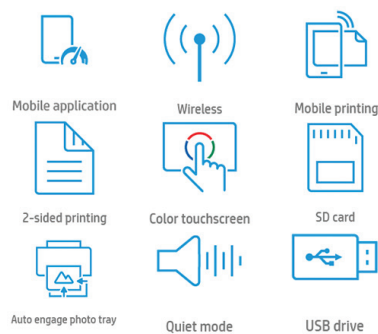

The power of your printer in the palm of your hand

- Printing photos just got easier – from social media, the cloud, and your camera-roll gallery.⁵
- Amazing scanning, now on your smartphone. Scan and share to email or the cloud – from virtually anywhere.⁵
- Ordering ink has never been easier – directly through the app.⁵
- Easily print photos and everyday documents directly from your smartphone or tablet.¹

A new level of wireless connectivity you can count on

- Get simple Wi-Fi[®] setup in minutes, and start printing fast.⁶
- Have confidence in your connection with steady performance from dual band Wi-Fi[®].⁷

HP's most productive printer for home

- Simply insert an SD or USB card, then view, edit, and print photos quickly.
- Easily print, copy, scan, and fax, with a seamless, smartphone-style 6.75-cm (2.65 in) colour touchscreen.
- Dedicated paper trays automatically match print settings to paper type.
- Breeze through tasks, using the 35-page automatic document feeder.