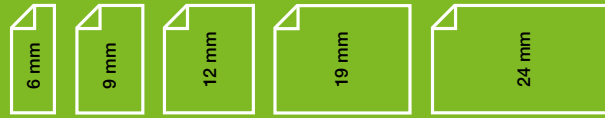

Compatible label widths and options

Permanent and flexible labels available at www.dymo.com

Available D1 Labels

Colour/width combinations may vary

Standard Labels For hundreds of tasks around the office or home office, such as filing, storage, asset management,

Permanent Labels Look the same as standard labels but offer a powerful permanent adhesive for when you want a label to stay put indefinitely—or on a textured surface.

Flexible Labels Are for curved and/or heavily textured surfaces and flag-marking cables. Its permanent adhesive means it will stay put.