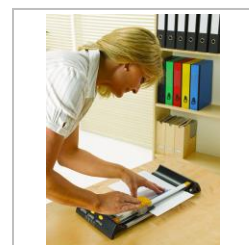

Specifications

Segment	Small Office / Home Office
Paper Format	A4
Blade Type	Rotary Trimmer
Cutting Length	320 mm
Cutting Capacity	10 Sheets
Cuts Materials	Paper, Film, Photo, Fabric
Number of Blades Included	1
Scale Board in cm & inches	YES
Full Metal Cutting Base	YES
Product Dimensions (H x W x D) / mm	76 x 218 x 476
Product Weight	1.2 kg
Retail Packaging Dimensions (H x W x D) / mm	560 x 226 x 88
Retail Packaging Weight	1.6 kg
Outer Carton Dimensions (H x W x D) / mm	252 x 348 x 510
Outer Carton Weight	6.9 kg
Quantity per Outer Carton	4
Country of Origin	China
Warranty	2-year