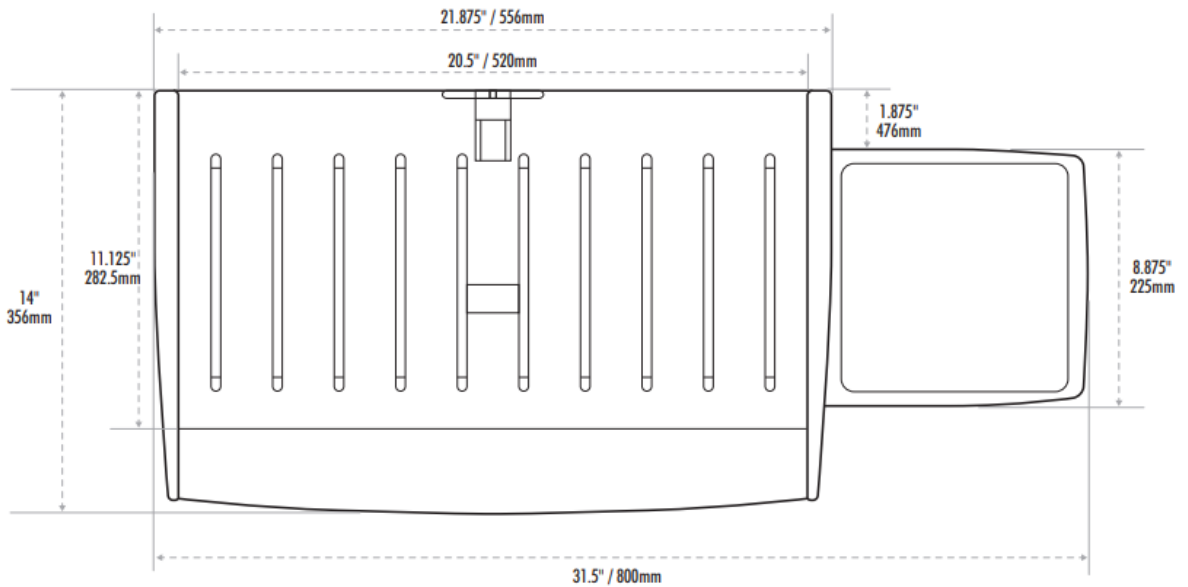

Specification:

Code	8031201
Colour	Black
Product Dimensions (H x W x D)	6.35 x 78.42 x 35.72 cm
Product Weight	2.77 kg
Retail Packaging Dimensions (H x W x D)	36.67 x 60.98 x 2.77 cm
Retail Packaging Weight	2.77 kg
Outer Carton Dimensions (H x W x D)	38.10 x 8.59 x 64.14 cm
Outer Carton Weight	3.31 kg
Mouse Tray Movement	Left to right movement
Glide Track Length	25.4 - 26.7 mm
Features	Wrist Rest Microban® Antimicrobial Protection
Retail Barcode (UPC)	043859470921
Outer Carton Barcode (SCS)	50043859470926
Quantity per Outer Carton	1
Country of Origin	China
Warranty	3 Year limited

Dimensional Drawings:

Mouse Platform Side