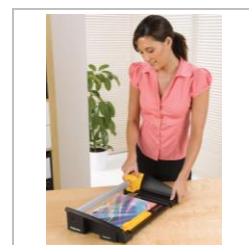

Trimmer

Gamma™ A4

Office

Features:

- SafeCut™ Blade – Encapsulated stainless steel SafeCut™ blade for heavy duty applications
- Self-sharpening fixed blade
- Cuts up to 20 sheets of paper (80gsm) at a time
- Durable full metal cutting base
- Adjustable back margin for greater precision
- Variable paper clamp minimizes paper movement when trimming
- Cutting guides for different size documents

Specifications

Segment	Office
Paper Format	A4
Blade Type	Rotary Trimmer
Cutting Length	305 mm
Cutting Capacity	20 Sheets
Cuts Materials	Paper, Film, Photo, Fabric
Number of Blades Included	N/A (fixed blade)
Scale Board in cm & inches	YES
Full Metal Cutting Base	YES
Product Dimensions (H x W x D) / mm	110 x 274 x 498
Product Weight	3.2 kg
Retail Packaging Dimensions (H x W x D) / mm	338 x 600 x 172
Retail Packaging Weight	4.0 kg
Outer Carton Dimensions (H x W x D) / mm	340 x 606 x 180
Outer Carton Weight	4.1 kg
Quantity per Outer Carton	1
Country of Origin	China
Warranty	2-year