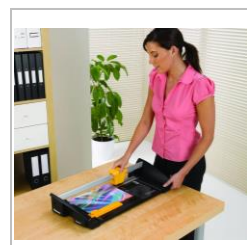

Trimmer

Gamma™ A3

Office

Features:

- SafeCut™ Blade – Encapsulated stainless steel SafeCut™ blade for heavy duty applications
- Self-sharpening fixed blade
- Cuts up to 20 sheets of paper (80gsm) at a time
- Durable full metal cutting base
- Adjustable back margin for greater precision
- Variable paper clamp minimizes paper movement when trimming
- Cutting guides for different size documents

Specifications

Segment	Office
Paper Format	A3
Blade Type	Rotary Trimmer
Cutting Length	460 mm
Cutting Capacity	20 Sheets
Cuts Materials	Paper, Film, Photo, Fabric
Number of Blades Included	N/A (fixed blade)
Scale Board in cm & inches	YES
Full Metal Cutting Base	YES
Product Dimensions (H x W x D) / mm	110 x 274 x 658
Product Weight	3.5 kg
Retail Packaging Dimensions (H x W x D) / mm	338 x 733 x 171
Retail Packaging Weight	4.6 kg
Outer Carton Dimensions (H x W x D) / mm	338 x 733 x 171
Outer Carton Weight	4.6 kg
Quantity per Outer Carton	1
Country of Origin	China
Warranty	2-year