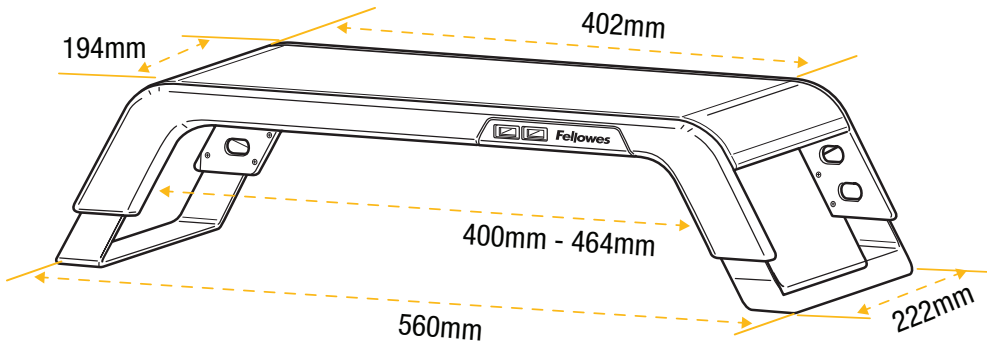

 2 x USB 2.0 (Type A)
for mouse and keyboard

102mm

127mm

153mm

 2 x Quick Charge USB Ports
2.1A (Type A)