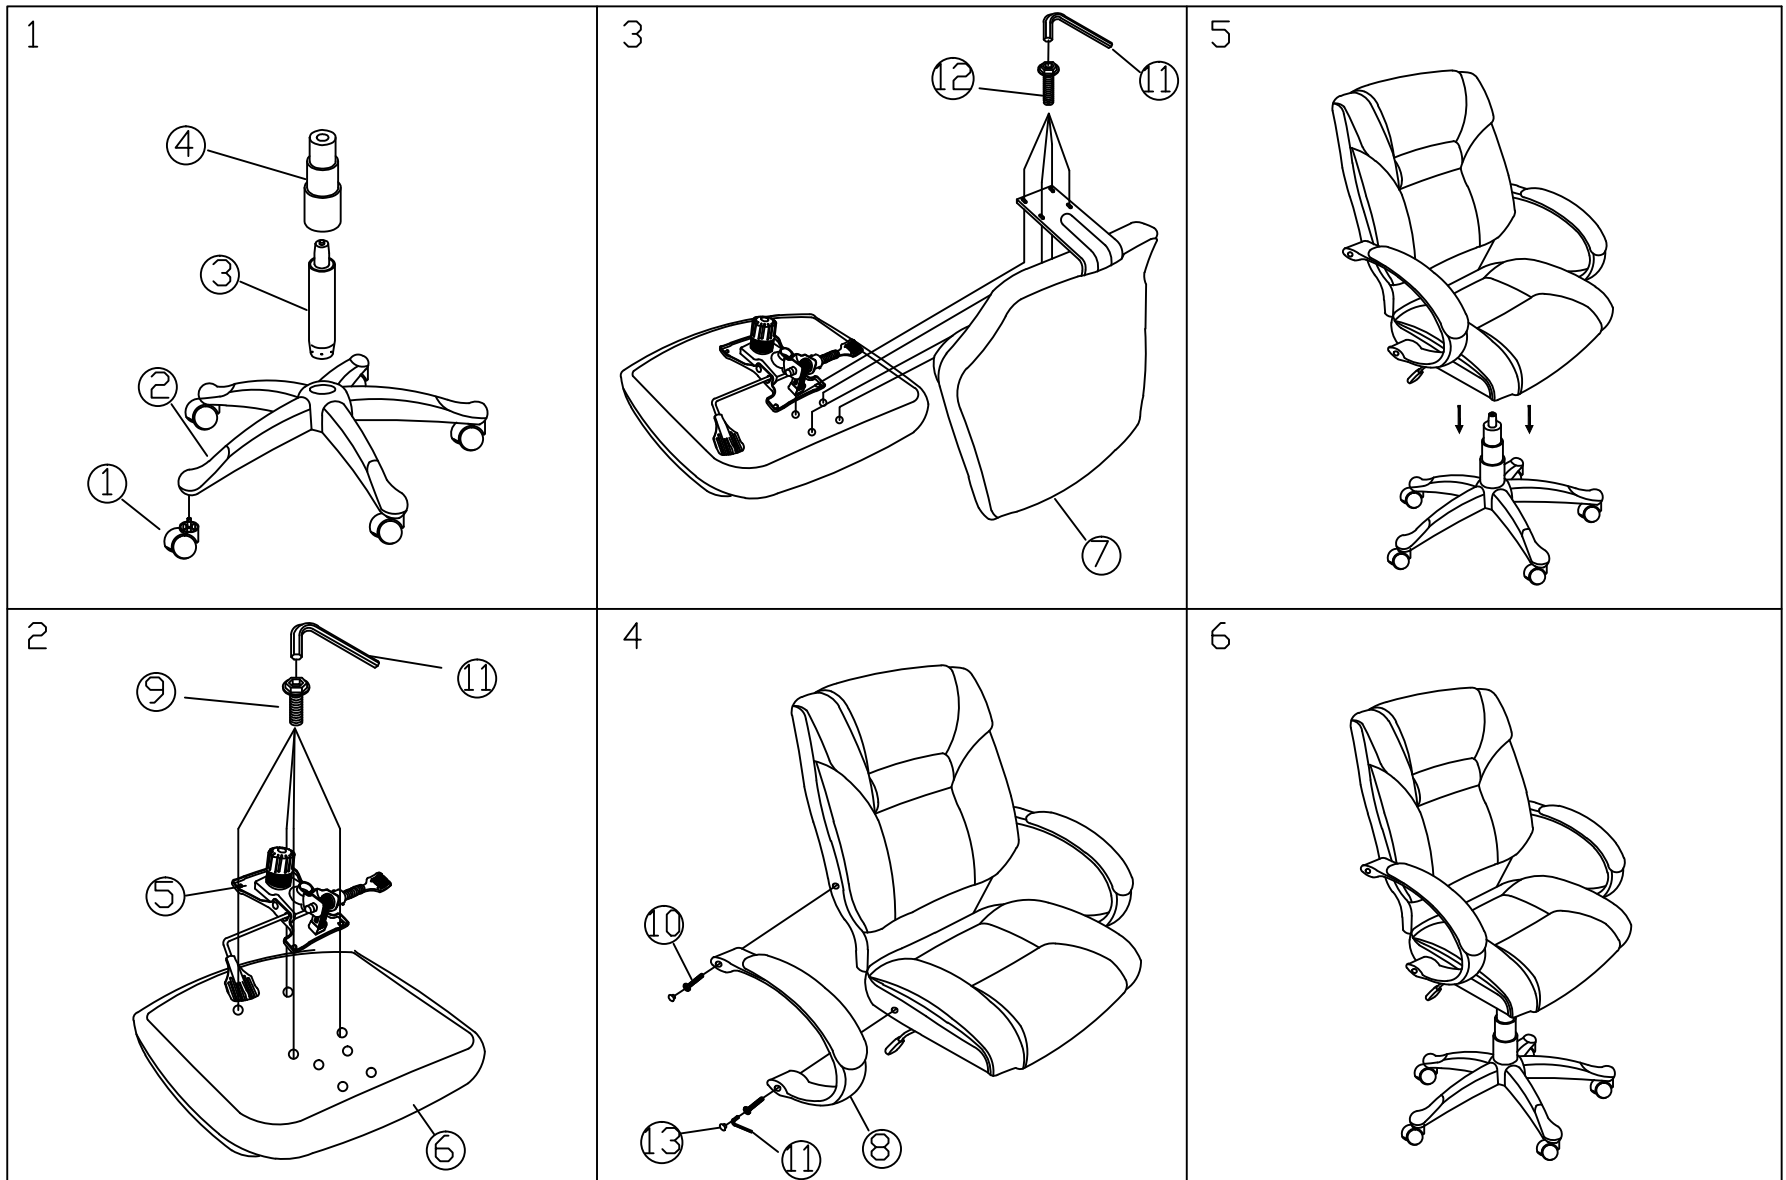

GALLOWAY ASSEMBLY INSTRUCTION

①	②	③	④	⑤	⑥	⑦	⑧	⑨	⑩	⑪	⑫	⑬
CASTOR	25-STAR BASE	GAS LIFE	DUST COVER	MECHANISM	SEAT CUSHION	BACK CUSHION	ARMREST	SCREW	SCREW	ALLEN KEY	SCREW	PLASTIC CAP
								M6*25	M8*60		M6*30	
5 PCS	1 PC	1 PC	1 PC	1 PC	1 PC	1 PC	1 PAIR	4 PCS	4 PCS	1 PC	4 PCS	4 PCS