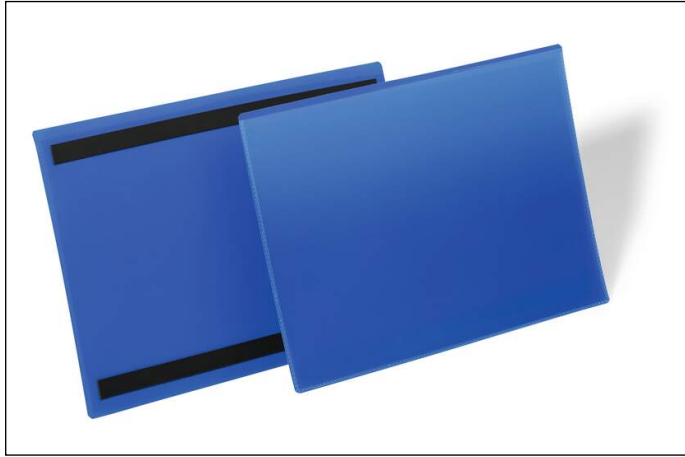

Document sleeve magnetic A4 landscape

Article number	174507	Sales unit quantity	1 Pack
Colour	dark blue	Sales unit EAN	4005546109046

Self-declaration (according to DIN EN ISO 14021)

7.2 Compostable	
7.3 Degradable	
7.4 Designed to be dismantled	
7.5 Extended product life	
7.6 Recovered energy	
7.7 Recyclable	✓
7.7.a % Recyclable	100%
7.8 Recylate content	
7.8.a % Recylate content (pre-consumer)	
7.8.b % Recylate content (post-consumer)	
7.9 Reduced energy consumption	
7.10 Reduced resource consumption	
7.11 Reduced water consumption	
7.12 Reusable and refillable	
7.13 Waste reduction	