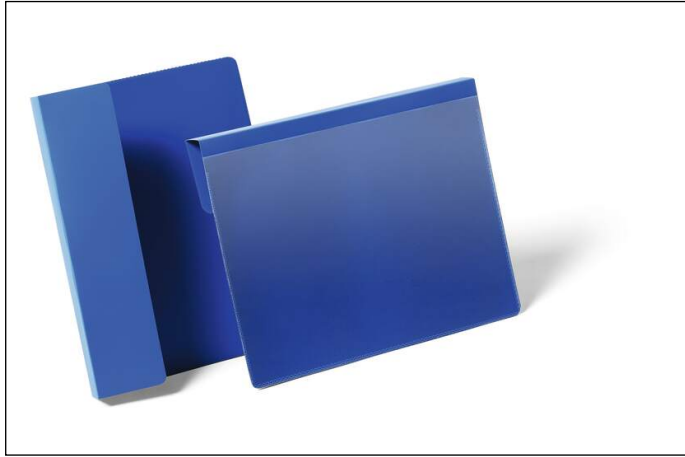

Document sleeve with fold A5 landscape

Article number	172207	Sales unit quantity	1 Pack
Colour	dark blue	Sales unit EAN	4005546981741

Self-declaration (according to DIN EN ISO 14021)

7.2 Compostable	
7.3 Degradable	
7.4 Designed to be dismantled	
7.5 Extended product life	
7.6 Recovered energy	
7.7 Recyclable	✓
7.7.a % Recyclable	100%
7.8 Recylate content	
7.8.a % Recylate content (pre-consumer)	
7.8.b % Recylate content (post-consumer)	
7.9 Reduced energy consumption	
7.10 Reduced resource consumption	
7.11 Reduced water consumption	
7.12 Reusable and refillable	
7.13 Waste reduction	