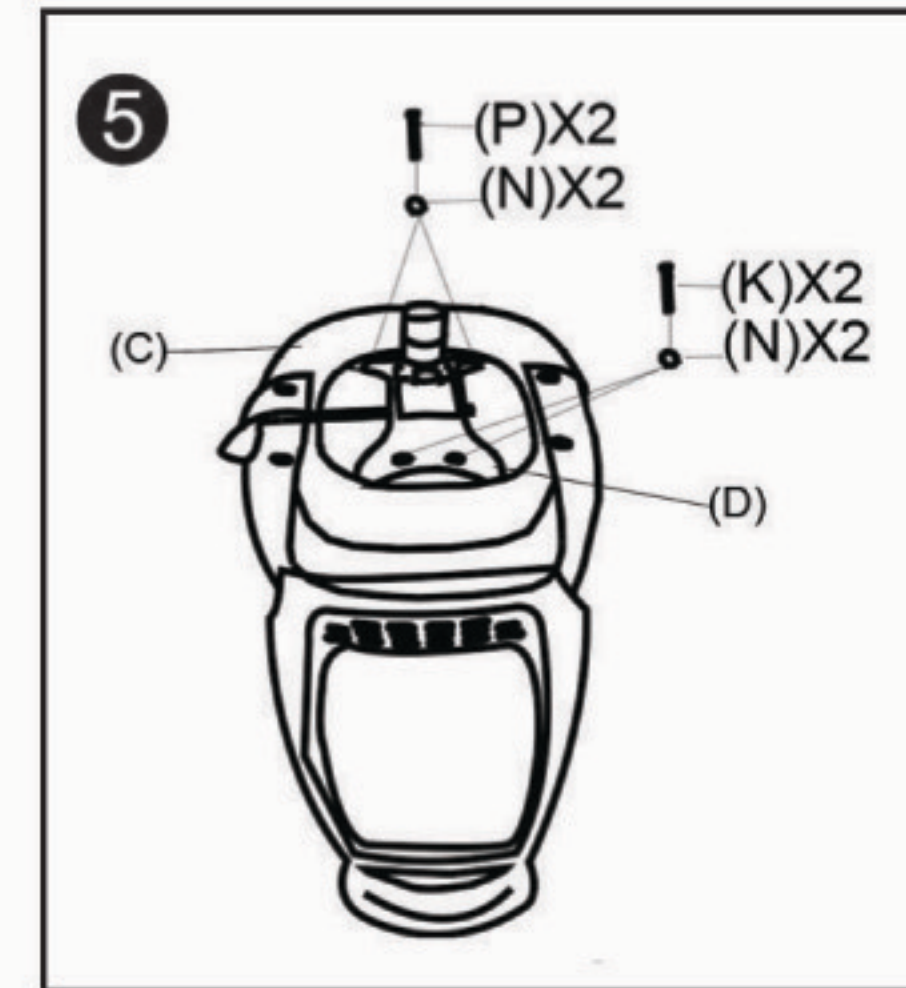

# ASSEMBLY INSTRUCTIONS

Please note that all fittings are packed with chair gas lift.

Do not tighten bolts fully until you have completed assembly.  
 "Should you require any assistance in assembling your goods please contact customer services on 0151 548 7111 between 9am/4:30pm.