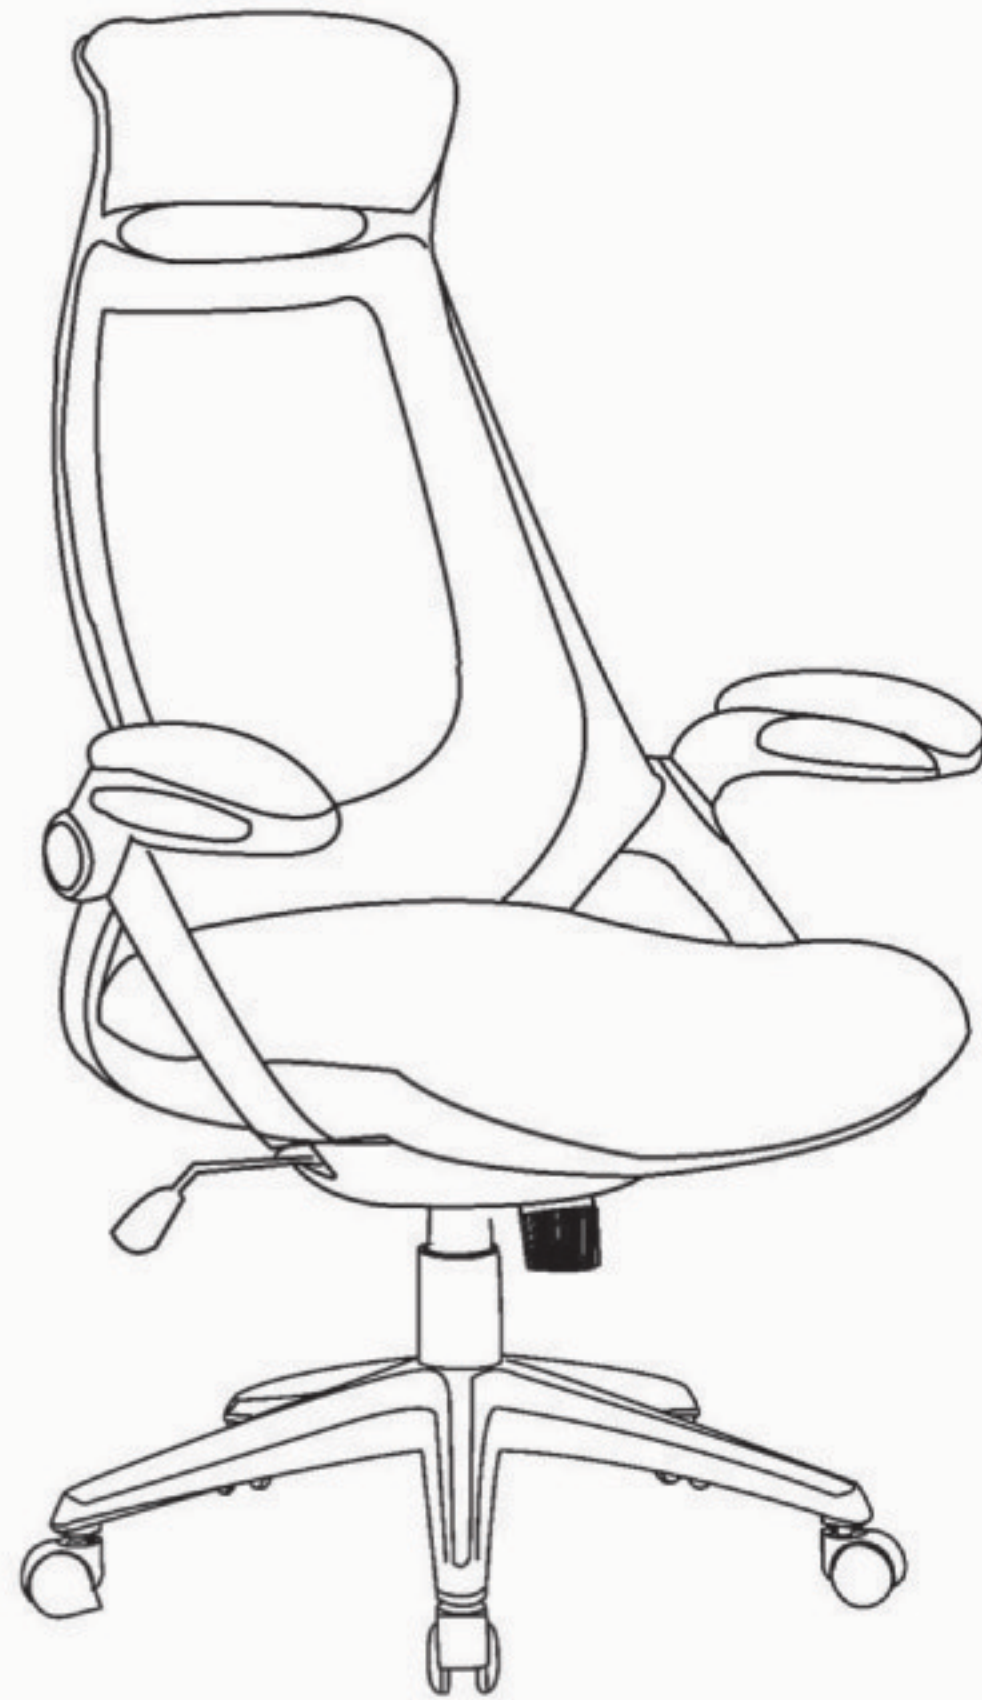

# ASSEMBLY INSTRUCTIONS

Please note that all fittings are packed with chair gas lift.

Do not tighten bolts fully until you have completed assembly.  
 "Should you require any assistance in assembling your goods please contact customer services on 0151 548 7111 between 9am/4:30pm.

## WARNING

- DO NOT USE THIS CHAIR AS A STEPLADDER
- USE THIS PRODUCT ONLY FOR SEATING ONE PERSON AT A TIME
- DO NOT USE THIS CHAIR UNLESS ALL BOLTS, SCREWS AND KNOBS ARE FIRMLY SECURED
- AT LEAST EVERY 4 MONTHS CHECK ALL BOLTS, SCREWS AND KNOBS TO BE SURE THEY REMAIN TIGHT
- IF PARTS ARE MISSING, BROKEN, DAMAGED OR WORN, STOP USING THE PRODUCT UNTIL REPAIRS ARE MADE USING AUTHORIZED PARTS
- FAILURE TO FOLLOW THESE INSTRUCTIONS/WARNINGS COULD RESULT IN SERIOUS INJURY