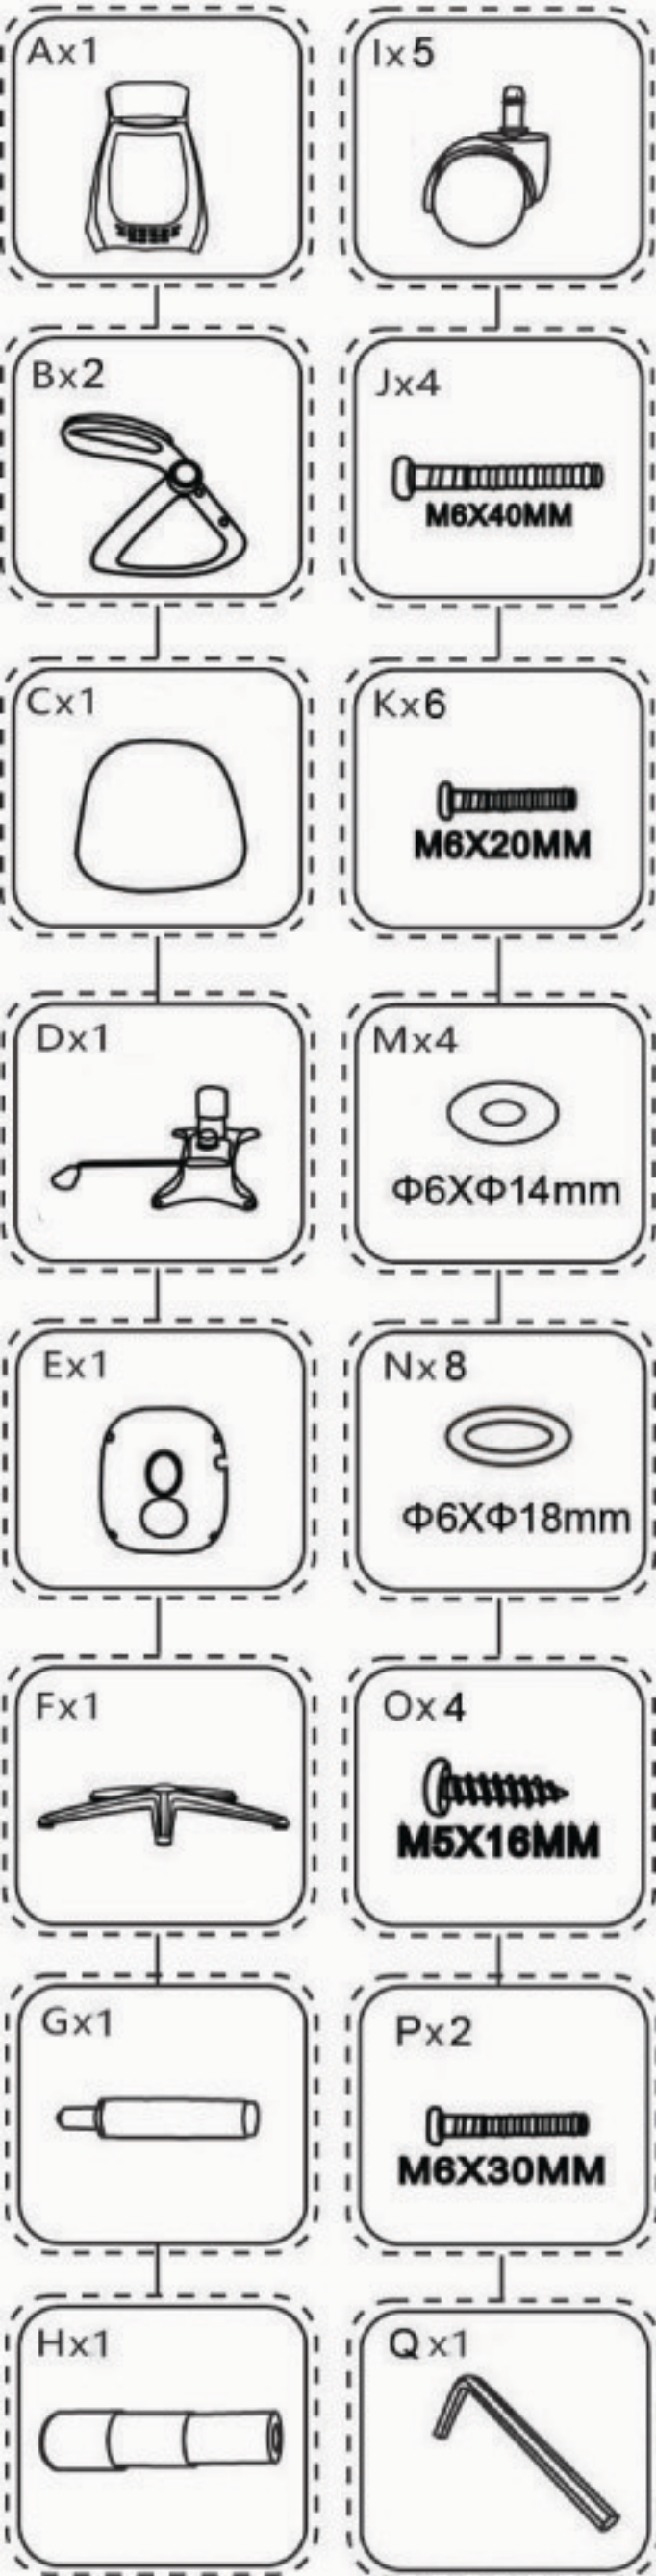

# ASSEMBLY INSTRUCTIONS

Please note that all fittings are packed with chair gas lift.

Do not tighten bolts fully until you have completed assembly.  
 "Should you require any assistance in assembling your goods please contact customer services on 0151 548 7111 between 9am/4:30pm.

## WARNING

- DO NOT USE THIS CHAIR AS A STEPLADDER
- USE THIS PRODUCT ONLY FOR SEATING ONE PERSON AT A TIME
- DO NOT USE THIS CHAIR UNLESS ALL BOLTS, SCREWS AND KNOBS ARE FIRMLY SECURED
- AT LEAST EVERY 4 MONTHS CHECK ALL BOLTS, SCREWS AND KNOBS TO BE SURE THEY REMAIN TIGHT
- IF PARTS ARE MISSING, BROKEN, DAMAGED OR WORN, STOP USING THE PRODUCT UNTIL REPAIRS ARE MADE USING AUTHORIZED PARTS
- FAILURE TO FOLLOW THESE INSTRUCTIONS/WARNINGS COULD RESULT IN SERIOUS INJURY