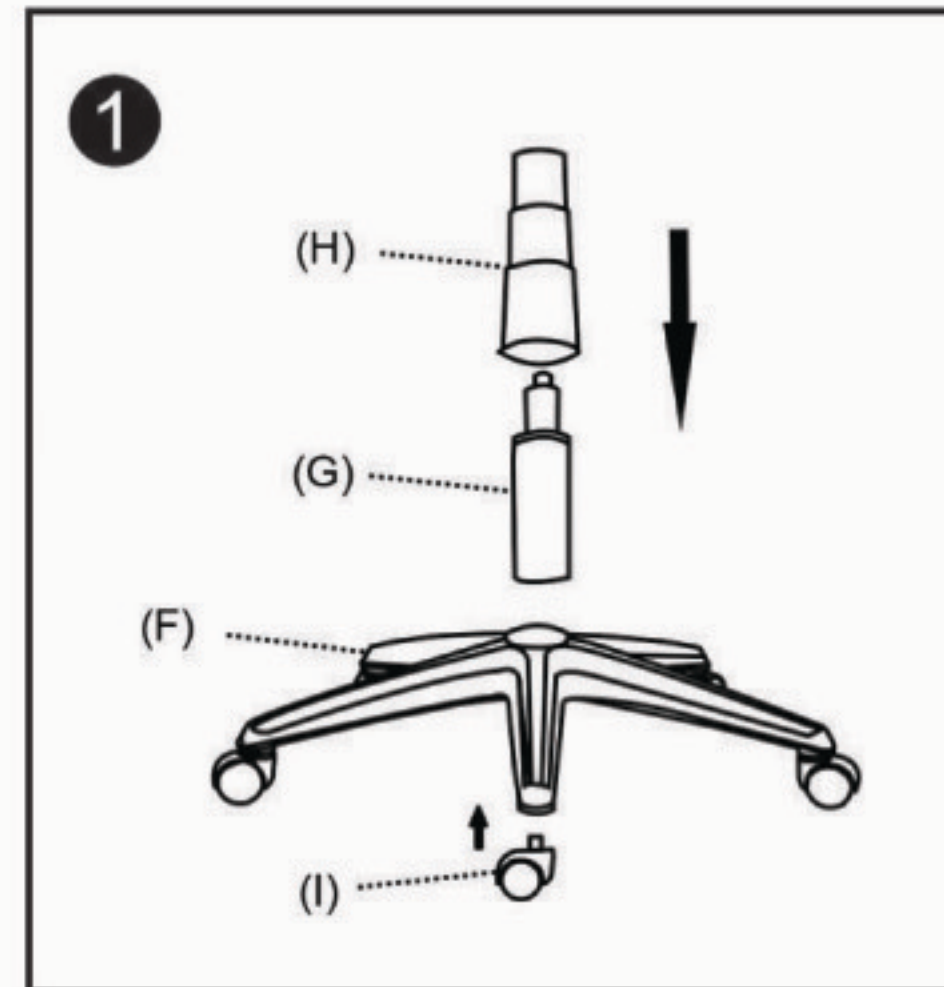

# ASSEMBLY INSTRUCTIONS

Please note that all fittings are packed with chair gas lift.

Do not tighten bolts fully until you have completed assembly.  
 "Should you require any assistance in assembling your goods please contact customer services on 0151 548 7111 between 9am/4:30pm.

## WARNING

- DO NOT USE THIS CHAIR AS A STEPLADDER
- USE THIS PRODUCT ONLY FOR SEATING ONE PERSON AT A TIME
- DO NOT USE THIS CHAIR UNLESS ALL BOLTS, SCREWS AND KNOBS ARE FIRMLY SECURED
- AT LEAST EVERY 4 MONTHS CHECK ALL BOLTS, SCREWS AND KNOBS TO BE SURE THEY REMAIN TIGHT
- IF PARTS ARE MISSING, BROKEN, DAMAGED OR WORN, STOP USING THE PRODUCT UNTIL REPAIRS ARE MADE USING AUTHORIZED PARTS
- FAILURE TO FOLLOW THESE INSTRUCTIONS/WARNINGS COULD RESULT IN SERIOUS INJURY