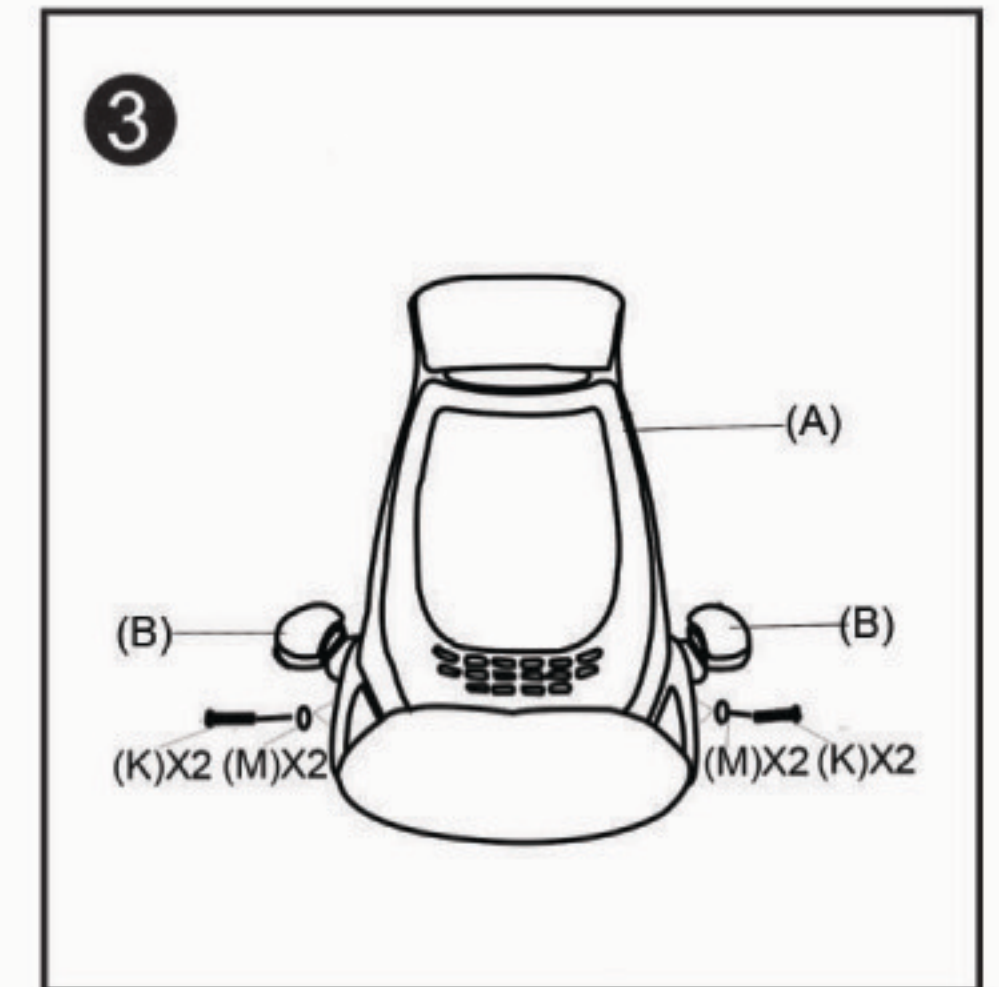

# ASSEMBLY INSTRUCTIONS

Please note that all fittings are packed with chair gas lift.

Do not tighten bolts fully until you have completed assembly.  
 "Should you require any assistance in assembling your goods please contact customer services on 0151 548 7111 between 9am/4:30pm.