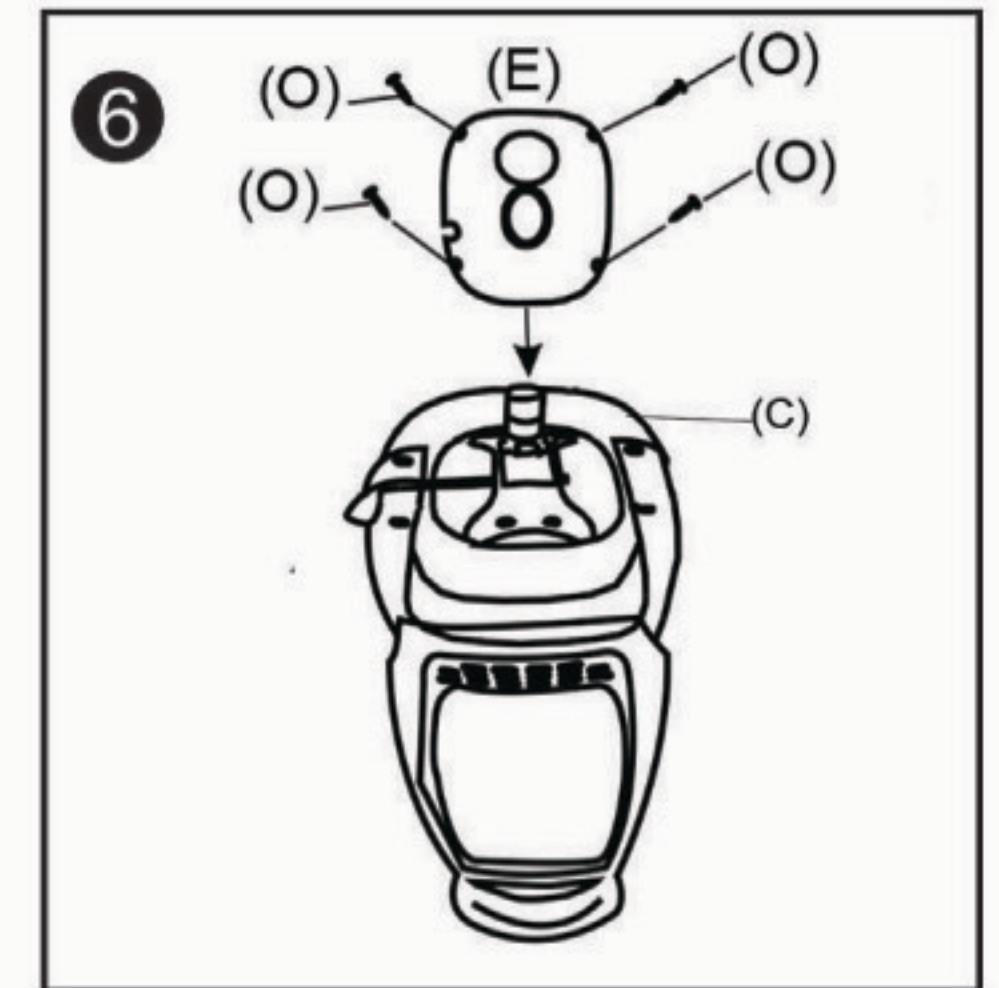

# ASSEMBLY INSTRUCTIONS

Please note that all fittings are packed with chair gas lift.

Do not tighten bolts fully until you have completed assembly.  
 "Should you require any assistance in assembling your goods please contact customer services on 0151 548 7111 between 9am/4:30pm.