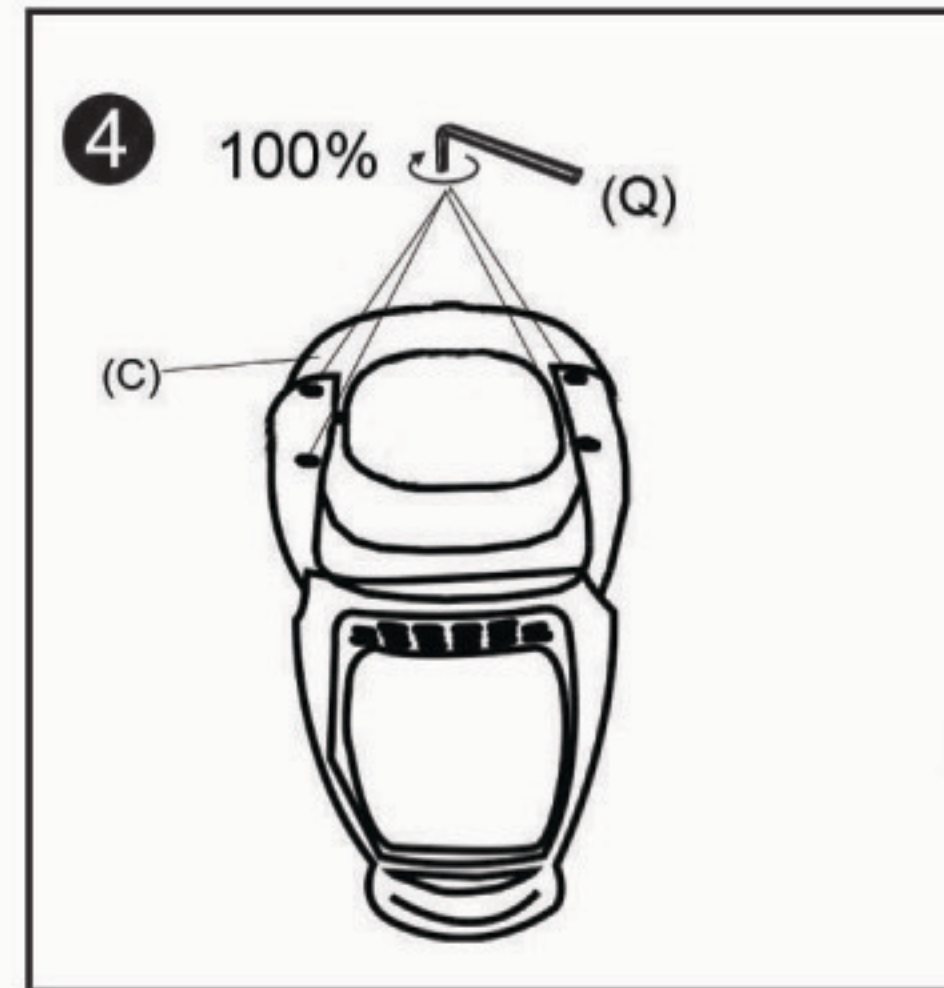

# ASSEMBLY INSTRUCTIONS

Please note that all fittings are packed with chair gas lift.

Do not tighten bolts fully until you have completed assembly.  
 "Should you require any assistance in assembling your goods please contact customer services on 0151 548 7111 between 9am/4:30pm.