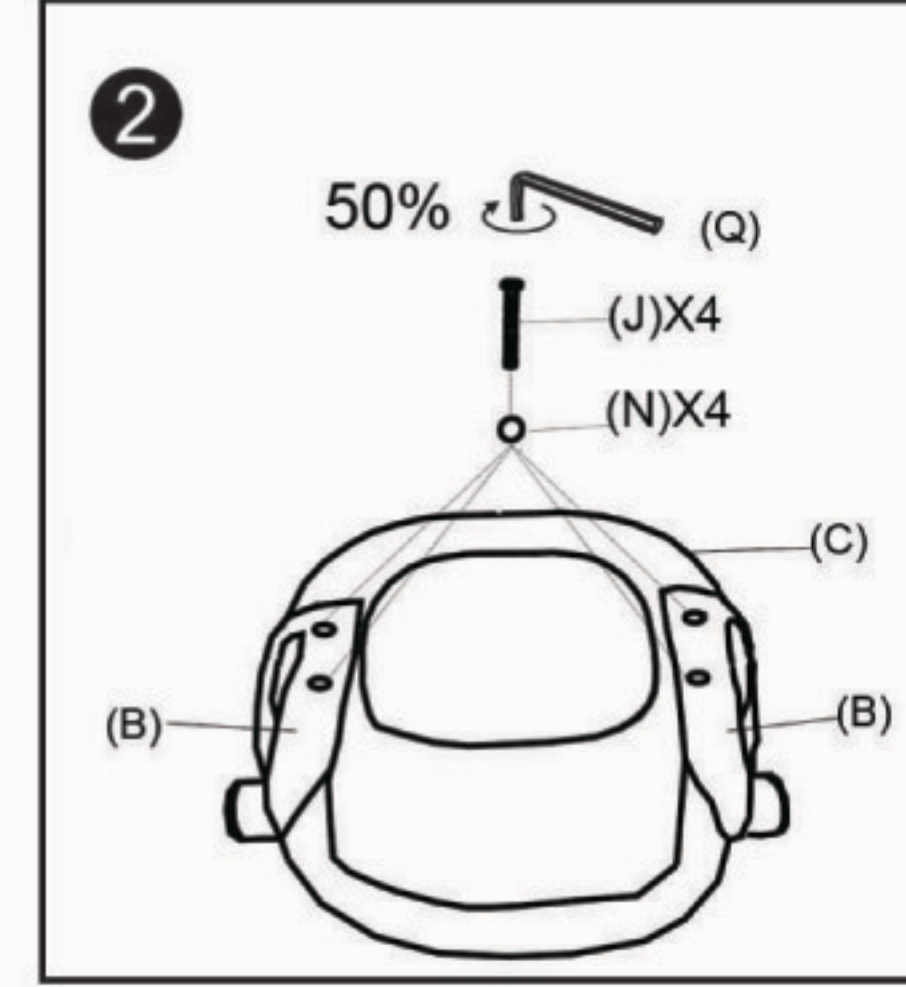

# ASSEMBLY INSTRUCTIONS

Please note that all fittings are packed with chair gas lift.

Do not tighten bolts fully until you have completed assembly.  
 "Should you require any assistance in assembling your goods please contact customer services on 0151 548 7111 between 9am/4:30pm.