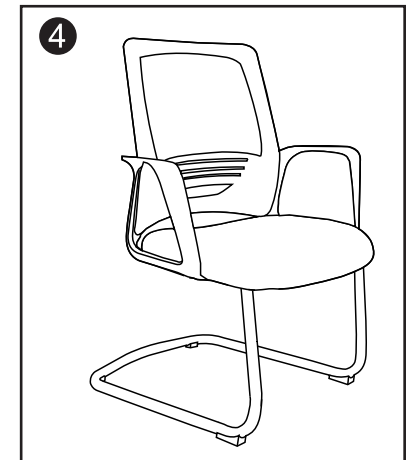

ASSEMBLY INSTRUCTIONS

Do not tighten bolts fully until you have completed assembly.
 Should you require any assistance in assembling your goods please contact customer services on 0151 548 7111 between 9am/4:30pm.

WARNING

- DO NOT USE THIS CHAIR AS A STEPLADDER
- USE THIS PRODUCT ONLY FOR SEATING ONE PERSON AT A TIME
- DO NOT USE THIS CHAIR UNLESS ALL BOLTS,SCREWS AND KNOBS ARE FIRMLY SECURED
- AT LEAST EVERY 4 MONTHS CHECK ALL BOLTS,SCREWS AND KNOBS TO BE SURE THEY REMAIN TIGHT
- IF PARTS ARE MISSING,BROKEN,DAMAGED OR WORN,STOP USING THE PRODUCT UNTIL REPAIRS ARE MADE USING AUTHORIZED PARTS
- FAILURE TO FOLLOW THESE INSTRUCTIONS/WARNINGS COULD RESULT IN SERIOUS INJURY