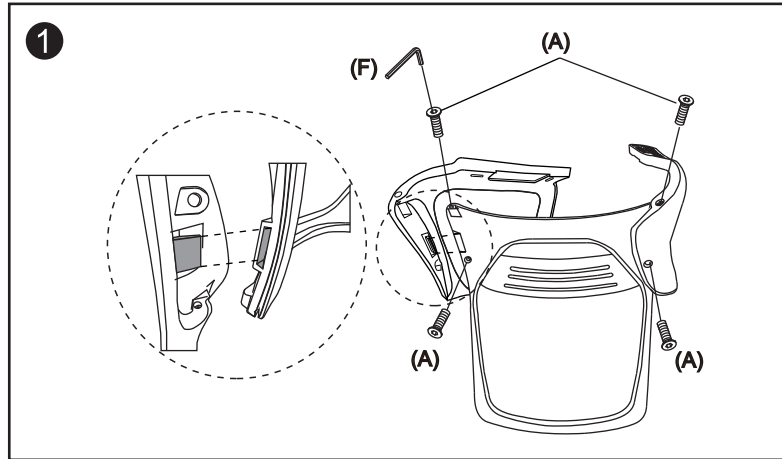

ASSEMBLY INSTRUCTIONS

Do not tighten bolts fully until you have completed assembly.
 Should you require any assistance in assembling your goods please contact customer services on 0151 548 7111 between 9am/4:30pm.

WARNING

- DO NOT USE THIS CHAIR AS A STEPLADDER
- USE THIS PRODUCT ONLY FOR SEATING ONE PERSON AT A TIME
- DO NOT USE THIS CHAIR UNLESS ALL BOLTS,SCREWS AND KNOBS ARE FIRMLY SECURED
- AT LEAST EVERY 4 MONTHS CHECK ALL BOLTS,SCREWS AND KNOBS TO BE SURE THEY REMAIN TIGHT
- IF PARTS ARE MISSING,BROKEN,DAMAGED OR WORN,STOP USING THE PRODUCT UNTIL REPAIRS ARE MADE USING AUTHORIZED PARTS
- FAILURE TO FOLLOW THESE INSTRUCTIONS/WARNINGS COULD RESULT IN SERIOUS INJURY