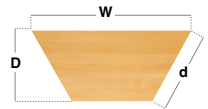

- Trapezoidal tables with folding tubular straight frame
- 25mm scratch resistant tops with impact resistant, rigid ABS edging