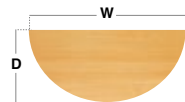

Radial Leg - Meeting Room Tables

Straight Radial Leg Tables

CODE	W	D	H	RRP
DRL800	800	800	725	£223
DRL1200	1200	800	725	£230
DRL1400	1400	800	725	£245
DRL1600	1600	800	725	£261
DRL1800	1800	800	725	£304

- Square and rectangular tables 800mm deep with radial legs
- Deluxe radial legs which screw into the table tops to suit any meeting space

Semi-Circular Radial Leg Table

CODE	W	D	H	RRP
DRL1600S	1600	800	725	£304