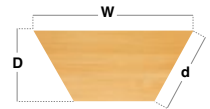

- Square and rectangular tables 800mm deep with radial legs
- Deluxe radial legs which screw into the table tops to suit any meeting space

Semi-Circular Radial Leg Table

CODE	W	D	H	RRP
DRL1600S	1600	800	725	£304

- Semi-circular tables 800mm deep with radial screw-in legs
- Modular tables for multiple configurations with 60mm diameter legs

Trapezoidal Radial Leg Table

CODE	W	D	d	H	RRP
DRL1600T	1600	694	800	725	£304