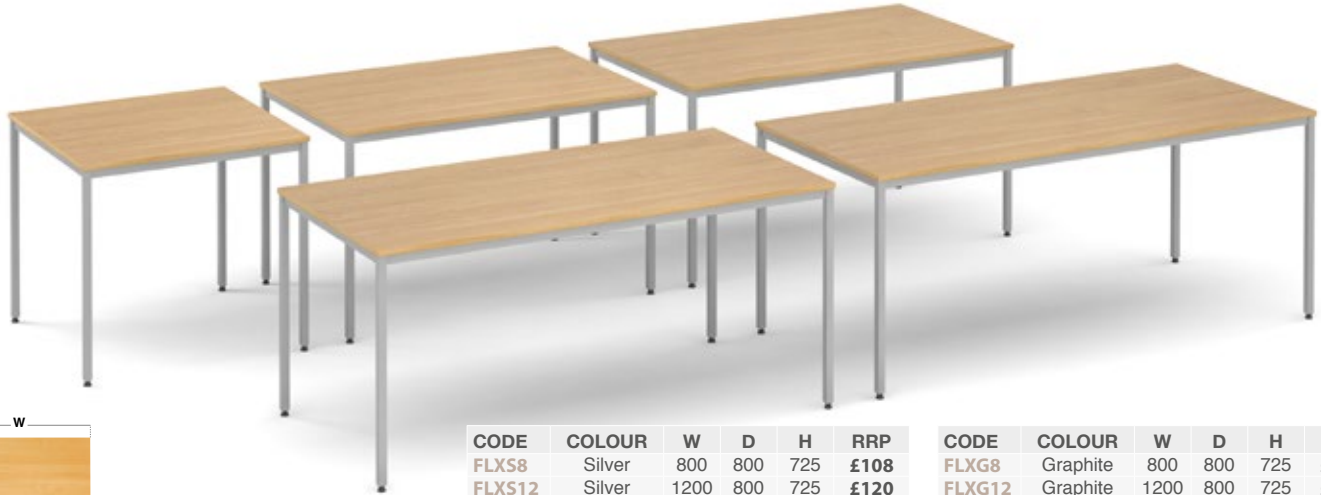

## PRACTICAL MEETING TABLES

Our flexible meeting table solutions are suitable for a wide range of applications to cater for all of your office needs. Offering complete mobility and functionality, our Flexi tables are solid, reliable and built to last. Available in a wide range of sizes, 25mm table top finishes and with a choice of silver or graphite powder coated steel frames, Flexi tables can be used in multiple combinations for all styles of meetings.

## Straight Flexi-Tables

- Rectangular tables 800mm deep with powder coated frames
- Spiral stacking option for easy, convenient storage

CODE	COLOUR	W	D	H	RRP
FLXS8	Silver	800	800	725	£108
FLXS12	Silver	1200	800	725	£120
FLXS14	Silver	1400	800	725	£129
FLXS16	Silver	1600	800	725	£136
FLXS18	Silver	1800	800	725	£158