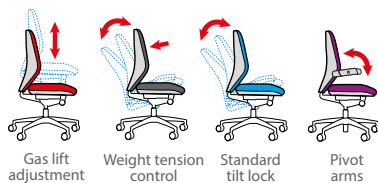

Tuscan - High back manager chairs with head support

The Tuscan high back managers chair collection has a uniquely shaped back and headrest which ensures the chair adapts to the users back and provides just the right amount of comfort and support. Available black leather faced, fully upholstered or with a mesh back, Tuscan has ample cushioning whilst retaining a modern pillow design with sleek contours.

- Stylish black leather, mesh or fabric with black frame and black base
- Built-in lumbar support for enhanced comfort
- Pivot arms with open section complements the head rest design
- Weight capacity 115kg

Pricing

Code		Stocked
TUS300T1-BLK	Leather faced	£237
TUS300T1-B	Blue fabric	£237
TUS300T1-K	Black fabric	£237
TUS300T1	Mesh back & seat	£195

Fabric

Mechanism

Dimensions