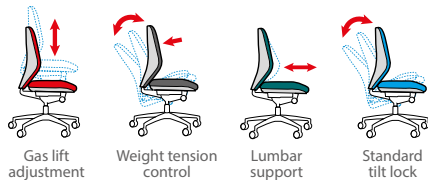

Solaris - Mesh back operator chair

- Contemporary black mesh back chair with fixed arms
- Integral head rest design which is adjustable on a pivot
- Weight tension control with locking tilt lock
- Weight capacity 110kg

Pricing

Code		Stocked
SOL300T1-K	Operator chair	£180

Fabric

Mechanism

Dimensions

Headrest adds 140mm to back height