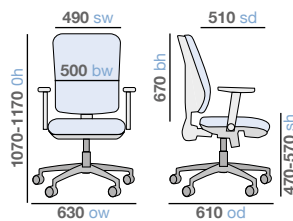

## Fabric

Black air mesh seat with black mesh back

## Dimensions

Headrest adds 140mm to back height