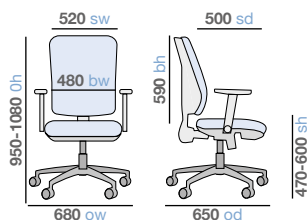

Combine any options e.g. SM40-CS0 chrome base & seat slide +£70

SM40
No arms

SM43
Fixed loop

SM44
Height adjustable

SM46
Adjustable folding

SM40-000

SM46-000

Mechanism

Gas lift adjustment

Back rake adjustment

Back height adjustment

Independent seat tilt adjustment

Dimensions

Senza - Extra high back fabric operator chairs

SX44-00L

- Enhanced ergonomic features based on how employees sit and move
- Asynchro mechanism provides free floating back, lockable seat & back
- 5 star base available in black and chrome finishes with black castors
- Weight capacity 150kg

Pricing

| Code | | Made to order | | | | |
|----------|-----------------|---------------|------|------|------|------|
| | | A | B | C | D | E |
| SX40-000 | No arms | £256 | £269 | £279 | £309 | £346 |
| SX43-000 | Fixed arms | £274 | £286 | £297 | £326 | £364 |
| SX44-000 | Adjustable arms | £303 | £315 | £326 | £356 | £393 |
| SX46-000 | Folding arms | £320 | £332 | £344 | £372 | £411 |

Fabric

Bands
A,B,C,D,E

Options

- SX40-C00 Chrome base +£40
- SX40-050 Seat slide +£30
- SX40-00L Lumbar +£30
- Combine any options e.g. **SX40-C0L** chrome base & lumbar +£70

SX40
No arms

SX43
Fixed loop

SX44
Height adjustable