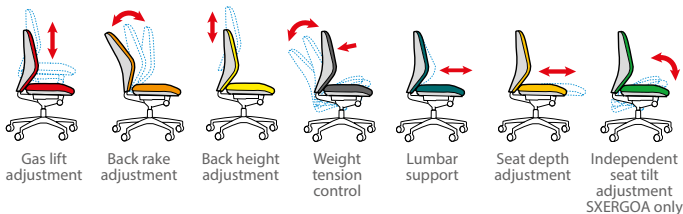

Senza Ergo - 24hr ergonomic fabric operator chairs

SXERGOB

- Designed to function for heavy duty 24 hour usage in any office setting
- Permanent contact back (PCB) allows you to adjust the tilt of the back
- Asynchro mechanism provides free floating back, lockable seat & back
- Weight capacity 150kg

Fabric

Bands
A,B,C,D,E

SXERGOB

SXERGOB

Mechanism

Dimensions

Senza - Mesh back operator chairs

SM44-000

- Breathable mesh back and padded seat comfort and design
- Asynchro mechanism provides free floating back, lockable seat & back
- 5 star base available in black and chrome finishes with black castors
- Weight capacity 150kg