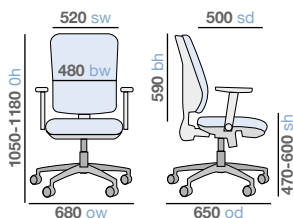

Fabric

Bands
A,B,C,D,E

Options

- SX40-C00 Chrome base +£40
- SX40-050 Seat slide +£30
- SX40-00L Lumbar +£30
- Combine any options e.g. **SX40-C0L** chrome base & lumbar +£70

SX40
No arms

SX43
Fixed loop

SX44
Height adjustable

SX46
Adjustable folding

SX44-00L

SX44-00L

Mechanism

Gas lift adjustment

Back rake adjustment

Back height adjustment

Independent seat tilt adjustment

Dimensions

Senza - High back fabric operator chairs

- Modern square back design for increased back and side support
- Asynchro mechanism provides free floating back, lockable seat & back
- 5 star base available in black and chrome finishes with black castors
- Weight capacity 150kg