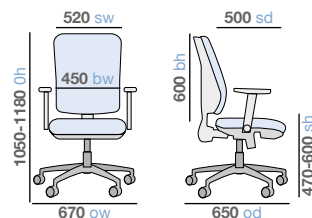

Fabric

Bands
A,B,C,D,E

SXERGOB

SXERGOB

Mechanism

Dimensions

Senza - Mesh back operator chairs

SM44-000

- Breathable mesh back and padded seat comfort and design
- Asynchro mechanism provides free floating back, lockable seat & back
- 5 star base available in black and chrome finishes with black castors
- Weight capacity 150kg