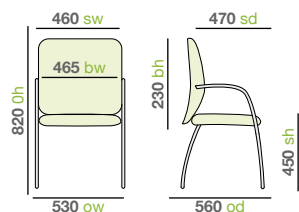

- Available with arms or without arms
- Fully upholstered seat and back with a multitude of fabric colours
- Stackable up to 5 high for space-efficient storage
- Weight capacity 115kg

PRA50001-B

## Fabrics

Blue fabric  
B

Charcoal fabric  
C

PRA50001-B

PRA50002-C

## Dimensions

Stackable

\* no arms 390 ow