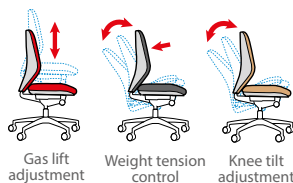

Palermo - Black and grey leather executive chairs

Palermo is a luxurious leadership chair that combines comfortable double padding with classic faux leather seating available in black or grey. With its contemporary design, lumbar support and stylish arms with silver trim, Palermo is the seat of comfort for the head of a boardroom conference table or the corner office.

- Double padded seat for enhanced comfort
- Head rest and lumbar support
- Silver nylon base with black trim
- Weight capacity 115kg

Pricing

Code		Stocked
PAL300K2	Black faux leather	£293
PAL300K2-G	Grey faux leather	£293

Fabric

Mechanism

Dimensions