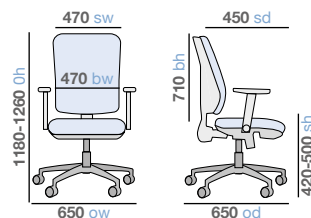

Lola - Medium & high back operator chairs

- Office chairs with comfortable, stylish, inviting curves
- Offers a high level of comfort and dynamic support for the body
- Chrome 5 star base with easy glide castors in black
- Weight capacity 115kg

LOL200T1-G

LOL300T1-G

Mechanism

Gas lift adjustment

Tilt rocker

Fixed arms

Dimensions

- Medium - Overall height 880-960, back height 450

Lola - Medium back conference chairs

- Breathable mesh back and seat for comfort and design
- Ideal for use in boardrooms & meetings to create a lasting impression
- Chrome 4 star base with glides
- Weight capacity 115kg