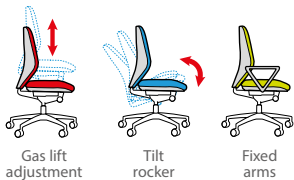

LOL200T1-G

LOL300T1-G

Mechanism

Gas lift adjustment

Tilt rocker

Fixed arms

Dimensions

- Medium - Overall height 880-960, back height 450