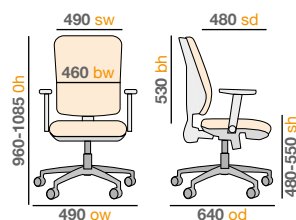

Gemini - High mesh back task chair

GEM302K2

Gemini is the perfect chair for those who spend hours sitting at the computer, with adjustable arms and a padded headrest that can be locked in as well as the lumbar support. Constructed with a breathable mesh fabric material, this stunning office chair can be adjusted to many positions to suit the unique requirements of the user.

- Fully adjustable arms, optional padded head rest
- Black air mesh seat with designer black mesh back
- Chrome base with 65mm black nylon castors
- Weight capacity 115kg

Pricing

Code		Stocked
GEM300K2	No arms	£375
GEM301K2	Adjustable arms	£420
GEM302K2	Arms & headrest	£445

Fabric

Black air mesh seat with black mesh back

GEM301K2

GEM300K2

Mechanism

Dimensions

Back height excludes optional headrest