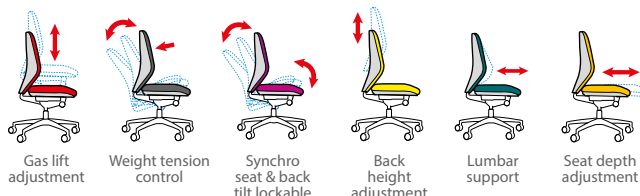

Gemini - High mesh back task chair

GEM302K2

Gemini is the perfect chair for those who spend hours sitting at the computer, with adjustable arms and a padded headrest that can be locked in as well as the lumbar support. Constructed with a breathable mesh fabric material, this stunning office chair can be adjusted to many positions to suit the unique requirements of the user.

- Fully adjustable arms, optional padded head rest
- Black air mesh seat with designer black mesh back
- Chrome base with 65mm black nylon castors
- Weight capacity 115kg

Pricing

Code		Stocked
GEM300K2	No arms	£375
GEM301K2	Adjustable arms	£420
GEM302K2	Arms & headrest	£445

Fabric

Black air mesh seat with black mesh back

GEM301K2

GEM300K2

Mechanism

Dimensions

Back height excludes optional headrest