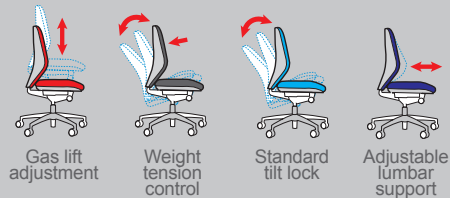

## Visitors chair

Code Description  
**LUC100C1** Visitor chair

- Fabric padded Silver PP arms
- Designed stitch back and seat pattern

**Finish**  
Fabric

mechanisms

dimensions

Overall depth	Overall width	Back width	Back height	Seat height	Seat depth	Seat width	Hours usage	Weight capacity
720	625	520	700	455-545	490	520	8	115kg
Visitors chair								
Overall depth	Overall width	Back width	Back height	Seat height	Seat depth	Seat width	Hours usage	Weight capacity
640	610	500	575	485	490	510	6	115kg