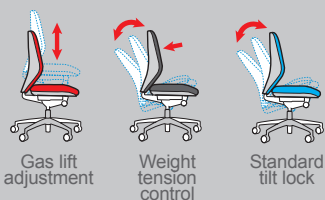

mechanisms

dimensions

Overall depth	Overall width	Back width	Back height	Seat height	Seat depth	Seat width	Hours usage	Weight capacity
700	620	495	655	450-540	460	505	8	115kg