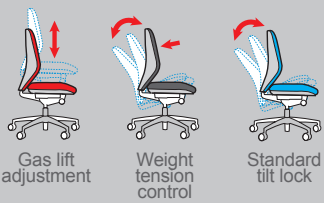

EXECUTIVE

Finish
Black leather faced

mechanisms