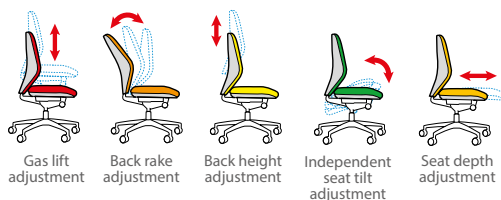

- Available in black or blue fabric
- Height adjustable, soft padded arms
- Ergonomic full back with waterfall seat
- Weight capacity 150kg

CWL300K2-K

Pricing

Code		Stocked
CWL300K2	High back fabric	£315

Fabric

Blue fabric
B

Black fabric
K

CWL300K2-B

CWL300K2-B

Mechanism

Dimensions