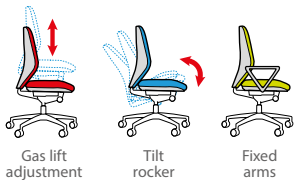

Lola - Medium back visitor chairs

The Lola visitor chairs brings harmony between form and function and may be the most comfortable office chair that you can sit in due to the extra large seat and back support. The Lola family is not only design savvy with its curved mesh back design and matching frames in black and grey, but is effortlessly adaptable to any office or meeting room environment.

- Breathable mesh back and seat for comfort and design
- Ideal for use in boardrooms & meetings to create a lasting impression
- Chrome 4 star base with glides
- Weight capacity 115kg

Pricing

Code		Stocked
LOL100G1-K	Black mesh/frame	£450
LOL100G1-G	Grey mesh/frame	£450

Fabric

Mechanism

Dimensions