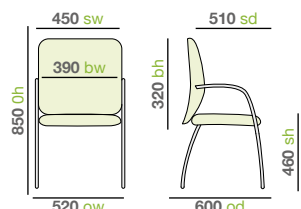

Fabrics

Bands
A,B,C,D,E

DAR50004

DAR50001

Dimensions

Stackable

* no arms 390 ow

Prague - Wooden frame seating