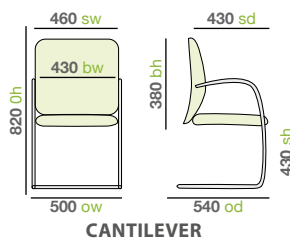

Frame finishes

Plastic colours

Fabrics

Bands
A,B,C,D,E

Please add frame finish followed by plastic colour when ordering e.g. SUS101 with grey frame and grey back = SUS101-G-G

Dimensions

- With arms ow=580,
- With tablet ow=600, od=730