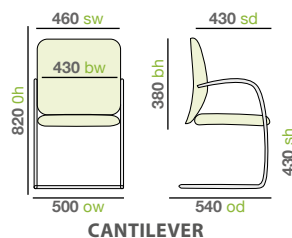

Dimensions

- With arms ow=580,
- With tablet ow=600, od=730