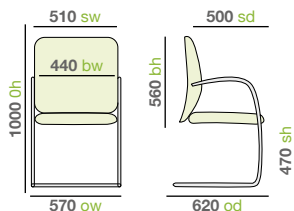

Fabric

Black
K

Blue
B

Bands
A,B,C,D,E

RON100C1-B

RON100C1-B

Dimensions

AC01-000