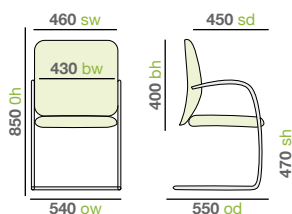

Dimensions