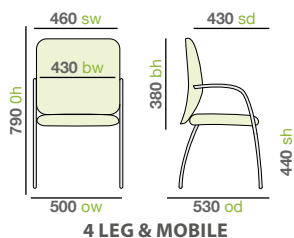

Dimensions

- With arms ow=580,
- With tablet ow=600, od=730