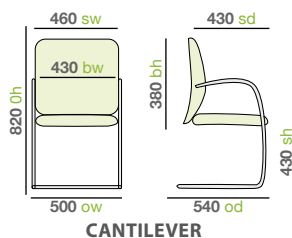

Frame finishes

Plastic colours

Please add frame finish followed by plastic colour when ordering e.g. **SPB301** with black frame and black seat/back = **SPB301-K-K**

SPB100-K-B

SPB201-C-WH

Dimensions

- With arms ow=580,
- With tablet ow=600, od=730

SMB101-G

Pricing

Four leg stacking chair

| Code | | Made to order | | | | |
|--------|----------------|---------------|------|------|------|------|
| | | A | B | C | D | E |
| SMB100 | No arms | £170 | £180 | £190 | £200 | £210 |
| SMB101 | Fixed arms | £200 | £210 | £220 | £230 | £240 |
| SMB102 | Writing tablet | £230 | £240 | £250 | £260 | £270 |