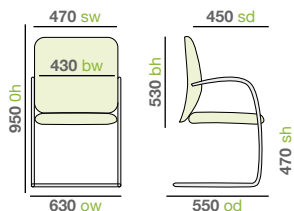

Fabric

Bands
A,B,C,D,E

Options

AC00-C00 Chrome base +£50

AC01-000

AC00-000

Dimensions

Essen - Stackable leather visitor chairs