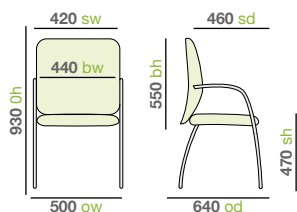

Fabrics

Bands
A,B,C,D,E

Options

- Chrome frame -C
- Black frame -K

TUB104C1-C

TUB304C1-C

Dimensions

Stackable