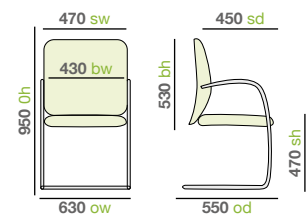

Dimensions

Fabric