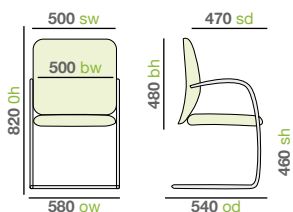

Fabrics

Bands
A,B,C,D,E

TAM50004

TAM50004

Dimensions

Stackable

Taurus

Taurus meeting and stacking chairs offer an attractively sleek and comfortable seating solution for any office meeting room or educational establishment. With an optional chrome frame or black frame, and upholstered, wooden, plastic and mesh back variants, Taurus also has a contoured seat and back which provide excellent support, with an easy to fit chair link available to connect chair frames.