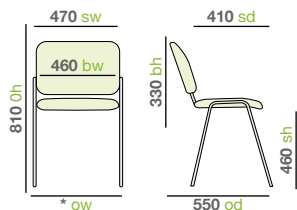

Dimensions

* no arms 540 ow
arms 640 ow
with tablet 590 ow