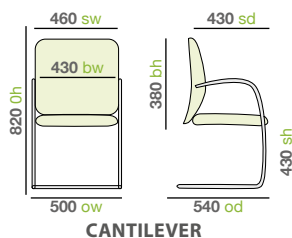

Frame finishes

Plastic colours

Please add frame finish followed by plastic colour when ordering e.g. SNT101 with black frame and black seat/back = SNT101-K-K

SNT201-G-B

SNT302-C-K

Dimensions

- With arms ow=580,
- With tablet ow=600, od=730

Santana - Plastic seat & perforated back

- Use individually around a table or connect in rows for conferences
- High-density stacking chair with versatility and poise
- 4 leg and cantilever frame available in black, chrome and grey
- Weight capacity 110kg