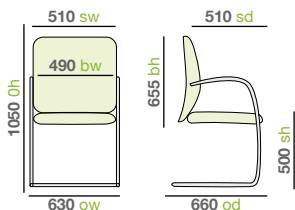

Dimensions