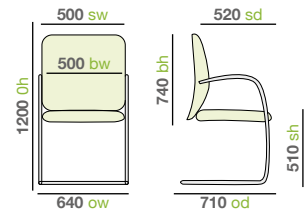

Dimensions

Fabric