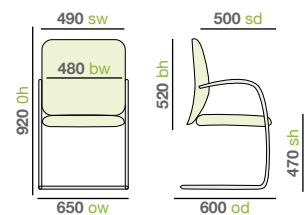

Dimensions