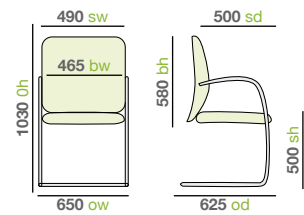

- Black mesh back with chrome cantilever frame
- Padded arms for enhanced comfort
- Front support feet for anti-tilt
- Weight capacity 110kg

Dimensions

Pricing

| Code | Visitor chair | Stocked |
|----------|---------------|---------|
| NAP100C1 | | £245 |