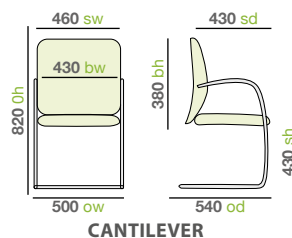

Dimensions

- With arms ow=580,
- With tablet ow=600, od=730