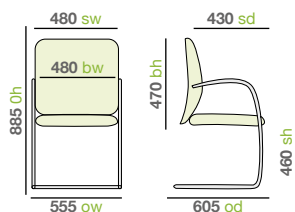

Dimensions