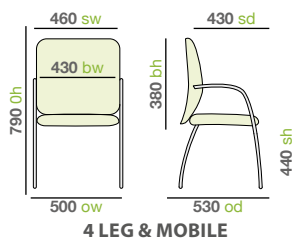

Frame finishes

Plastic colours

Please add frame finish followed by plastic colour when ordering e.g. SNT101 with black frame and black seat/back = SNT101-K-K

SNT201-G-B

SNT302-C-K

Dimensions

- With arms ow=580,
- With tablet ow=600, od=730

Santana - Plastic seat & perforated back

- Use individually around a table or connect in rows for conferences
- High-density stacking chair with versatility and poise
- 4 leg and cantilever frame available in black, chrome and grey
- Weight capacity 110kg