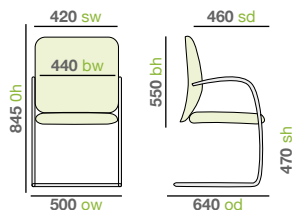

Pricing

| Code | | Made to order | | | | |
|----------|----------------|---------------|------|------|------|------|
| | | A | B | C | D | E |
| TUB100C1 | Half back | £233 | £246 | £256 | £286 | £322 |
| TUB200C1 | Full back | £269 | £279 | £292 | £320 | £356 |
| TUB300C1 | Half mesh back | £243 | £256 | £266 | £296 | £332 |

Fabrics

Bands
A,B,C,D,E

Options

- Chrome frame -C
- Black frame -K

TUB100C1-C

TUB300C1-K

Dimensions

Stackable