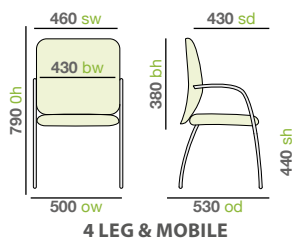

Santana - Plastic seat & perforated back

- Use individually around a table or connect in rows for conferences
- High-density stacking chair with versatility and poise
- 4 leg and cantilever frame available in black, chrome and grey
- Weight capacity 110kg

Frame finishes

Plastic colours

Please add frame finish followed by plastic colour when ordering e.g. **SPB301** with black frame and black seat/back = **SPB301-K-K**

SPB100-K-B

SPB201-C-WH

Dimensions

- With arms ow=580,
- With tablet ow=600, od=730