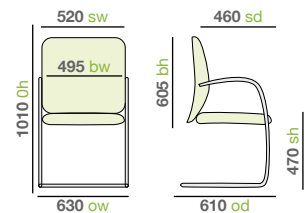

Dimensions

Fabric