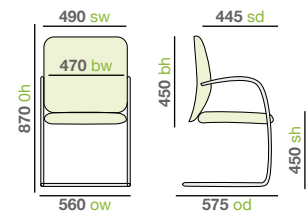

Bari - Executive visitor chair

The Bari executive visitors chair is perfect for adding a touch of style to your office or conference room. The classic black ribbed faux leather design is available with medium back and will add some much-needed comfort to employees and visitors, with chrome arms and a chrome base that will always look sleek and stylish.

- Retro-inspired chair design suitable for meeting rooms
- Black ribbed faux leather with matching, removable arm rests
- Front support feet for anti-tilt
- Weight capacity 115kg

Pricing

Code BARI100C1	Visitor chair	Stocked £323

Dimensions

Fabric