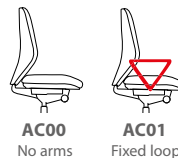

With its clean, modern styling, Altino is guaranteed to provide a contemporary feel to any office environment, due to the multi functions and ergonomic design of the chair. The sculptured moulded foam seat combines with the breathable slimline mesh back to keep users cool and comfortable in any office or meeting environment.

- Elegant visitors chair with fabric seat available with and without arms
- Suitable for conferences, meeting rooms, and much more
- Cantilever frame available in black and chrome and grey
- Weight capacity 110kg

Pricing

Code		Made to order				
		A	B	C	D	E
AC00-000	No arms	£231	£243	£254	£283	£322
AC01-000	Fixed arms	£248	£260	£271	£299	£339

Fabric

Bands
A,B,C,D,E

Options

AC00-C00 Chrome base +£50

AC01-000

Dimensions