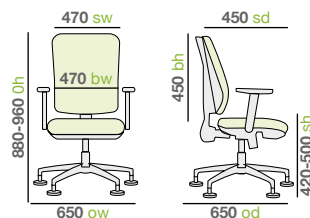

- Breathable mesh back and seat for comfort and design
- Ideal for use in boardrooms & meetings to create a lasting impression
- Chrome 4 star base with glides
- Weight capacity 115kg

LOL100G1-G

Pricing

| Code | | Stocked |
|------------|------------------|---------|
| LOL100G1-K | Black mesh/frame | £450 |
| LOL100G1-G | Grey mesh/frame | £450 |

Fabric

Black Mesh

Grey Mesh

LOL100G1-K

LOL100G1-K

Mechanism

Dimensions

- Elegant conference chair with a beautiful designer seat
- Offers a high level of comfort and dynamic support for the body
- Cantilever frame available in black and chrome
- Weight capacity 110kg

SLS100-K-DG