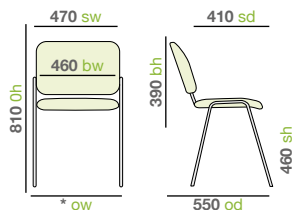

TAULINK Linking bracket RRP: £19

TAU40003-PK

TAU40004-PK

Dimensions

* no arms 540 ow
arms 640 ow
with tablet 590 ow

Stackable (Not writing tablet)

Taurus - Stacking chair with mesh back

- Available with arms, without arms, or with right hand writing tablet
- Stackable for space-efficient storage
- Plastic feet for extra floor protection
- Weight capacity 110kg