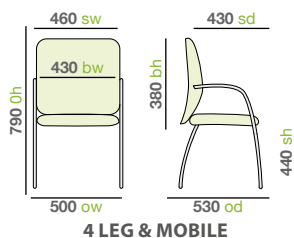

Dimensions

- With arms ow=580,
- With tablet ow=600, od=730