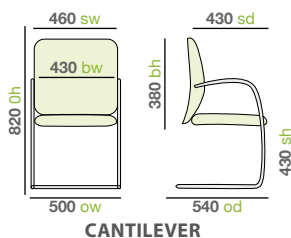

Frame finishes

Fabrics

Bands
A,B,C,D,E

Please add frame finish when ordering
e.g. SMB101 with grey frame = SMB101-G

SMB202-K

SMB100-C

Dimensions

- With arms ow=580,
- With tablet ow=600, od=730