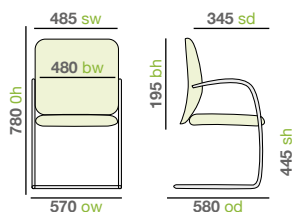

Dimensions