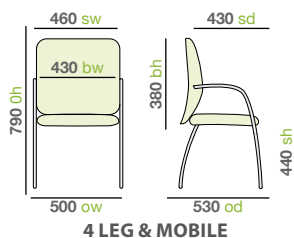

Frame finishes

Plastic colours

Fabrics

Bands
A,B,C,D,E

Please add frame finish followed by plastic colour when ordering e.g. SUS101 with grey frame and grey back = SUS101-G-G

Dimensions

- With arms ow=580,
- With tablet ow=600, od=730