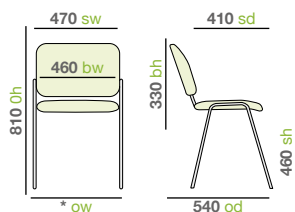

TAULINK Linking bracket RRP: £19

TAU40006-W

TAU40007-W

Dimensions

* no arms 540 ow
arms 640 ow
with tablet 590 ow

Stackable (Not writing tablet)

Taurus - Stacking chair with plastic seat

- Suitable for conferences, meeting rooms, and much more
- Traditional conference chair with polyurethane moulded seat & back
- Robust black powder coated steel oval tube frame
- Weight capacity 110kg

TAULINK Linking bracket RRP: £19

TAU40003-PK

TAU40004-PK

Dimensions

* no arms 540 ow
arms 640 ow
with tablet 590 ow

Stackable (Not writing tablet)

Taurus - Stacking chair with mesh back

- Available with arms, without arms, or with right hand writing tablet
- Stackable for space-efficient storage
- Plastic feet for extra floor protection
- Weight capacity 110kg