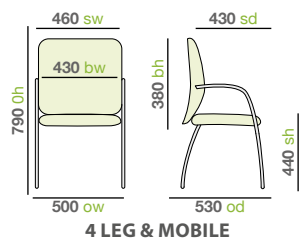

Frame finishes

Fabrics

Bands
A,B,C,D,E

Please add frame finish when ordering
e.g. SMB101 with grey frame = SMB101-G

SMB202-K

SMB100-C

Dimensions

- With arms ow=580,
- With tablet ow=600, od=730