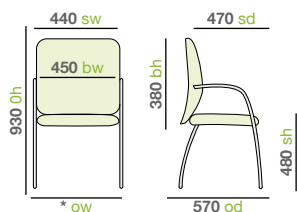

Fabrics

Bands
A,B,C,D,E

COD100H

COD100H

Dimensions

- no arms 490 ow
- arms 580 ow

Tamar - Wooden conference chair

Elegant yet simple in its design, Tamar uses a laminated beech veneer frame to create the perfect traditional conference, meeting or waiting chair. The wide seats, optional armrests, generous padding and full back provide extra comfort to clients and employees in addition to complementing the existing colour scheme.