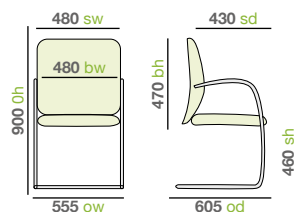

Dimensions