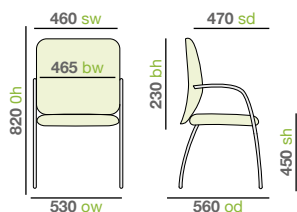

| Code | | Stocked |
|----------|-------------|---------|
| PRA50001 | Double arms | £146 |
| PRA50002 | No arms | £132 |

Fabrics

Blue fabric
B

Charcoal fabric
C

PRA50001-B

PRA50002-C

Dimensions

Stackable