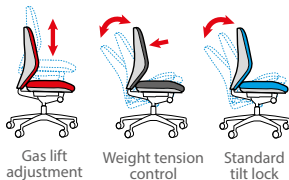

Bari - High and medium back executive chair

BARI300T1

- Black faux leather chair with medium and high back options
- Timeless style makes it a natural choice for furnishing private offices
- Gas height adjustable with user weight tension control
- Weight capacity 120kg

Pricing

Code		Stocked
BARI300T1	High back	£339
BARI200T1	Medium back	£260

Fabric

Black faux leather

BARI200T1

BARI300T1

Mechanism

Dimensions

- Medium back, back height 460mm

Bari - Executive visitor chair

- Retro-inspired chair design suitable for conference and meeting rooms
- Black ribbed faux leather with matching, removable arm rests
- Front support feet for anti-tilt
- Weight capacity 115kg