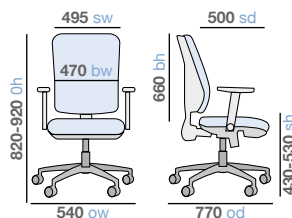

Bari - High and medium back executive chair

BARI300T1

- Black faux leather chair with medium and high back options
- Timeless style makes it a natural choice for furnishing private offices
- Gas height adjustable with user weight tension control
- Weight capacity 120kg

Pricing

Code		Stocked
BARI300T1	High back	£339
BARI200T1	Medium back	£260

Fabric

Black faux leather

BARI200T1

BARI300T1

Mechanism

Dimensions

- Medium back, back height 460mm

Bari - Executive visitor chair

- Retro-inspired chair design suitable for conference and meeting rooms
- Black ribbed faux leather with matching, removable arm rests
- Front support feet for anti-tilt
- Weight capacity 115kg