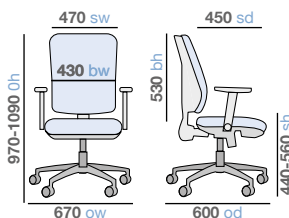

Combine any options e.g. AH10-CS0 chrome base & seat slide +£70

AH10/20
No arms

AH11/21
Fixed loop

AH12/22
Height adjustable

AH10-000-C

AH11-000-C

Mechanism

Gas lift adjustment

Back rake adjustment

Back height adjustment

Independent seat tilt adjustment
*only on AH22

Dimensions

Altino - Mesh back visitor chairs

- Elegant visitors chair with upholstered seat available
- Suitable for conferences, meeting rooms, and much more
- Cantilever frame available in black and chrome and grey
- Weight capacity 115kg