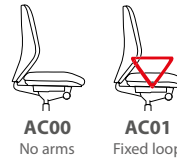

Back rake adjustment

Back height adjustment

Independent seat tilt adjustment
*only on AH22

Dimensions

Altino - Mesh back visitor chairs

- Elegant visitors chair with upholstered seat available
- Suitable for conferences, meeting rooms, and much more
- Cantilever frame available in black and chrome and grey
- Weight capacity 115kg

AC01-000

Pricing

Code	Made to order				
	A	B	C	D	E
AC00-000 No arms	£231	£243	£254	£283	£322
AC01-000 Fixed arms	£248	£260	£271	£299	£339

Fabric

Bands
A,B,C,D,E

Options

AC00-C00 Chrome base +£50

AC00
No arms