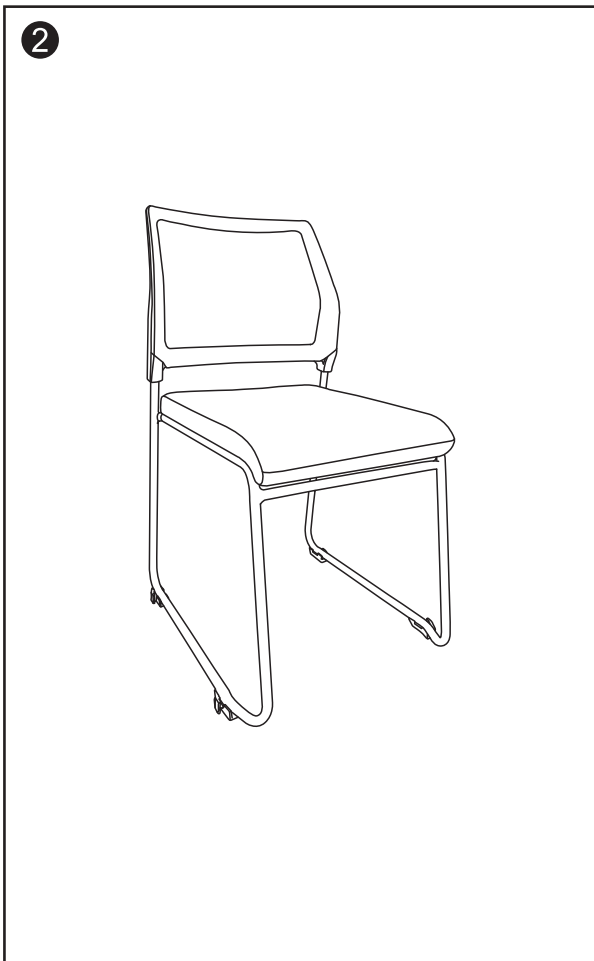

ASSEMBLY INSTRUCTIONS

Do not tighten bolts fully until you have completed assembly.
Should you require any assistance in assembling your goods please contact customer services on 0151 548 7111 between 9am/4:30pm.

WARNING

- DO NOT USE THIS CHAIR AS A STEPLADDER
- USE THIS PRODUCT ONLY FOR SEATING ONE PERSON AT A TIME
- DO NOT USE THIS CHAIR UNLESS ALL BOLTS, SCREWS AND KNOBS ARE FIRMLY SECURED
- AT LEAST EVERY 4 MONTHS CHECK ALL BOLTS, SCREWS AND KNOBS TO BE SURE THEY REMAIN TIGHT
- IF PARTS ARE MISSING, BROKEN, DAMAGED OR WORN, STOP USING THE PRODUCT UNTIL REPAIRS ARE MADE USING AUTHORIZED PARTS
- FAILURE TO FOLLOW THESE INSTRUCTIONS/WARNINGS COULD RESULT IN SERIOUS INJURY