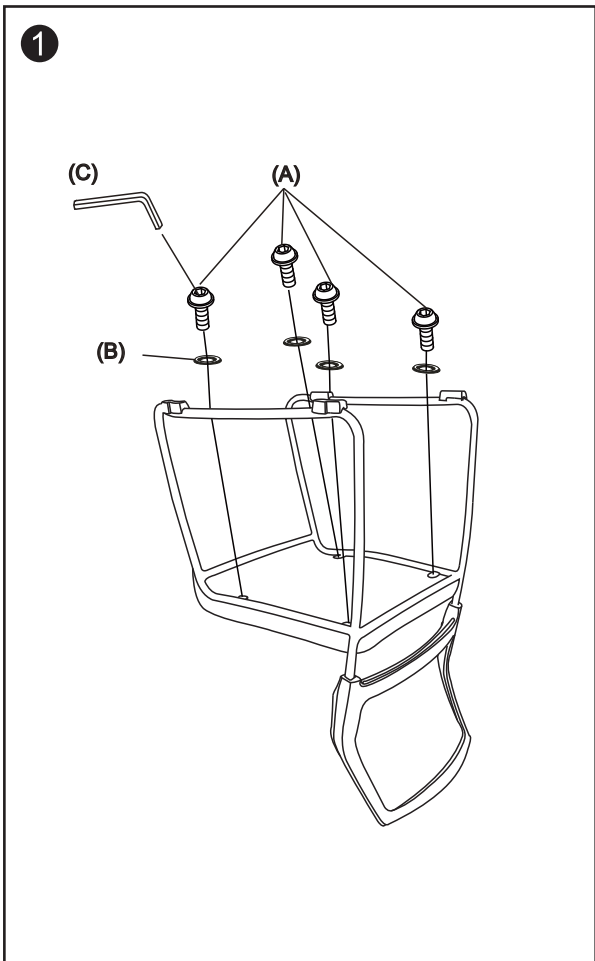

ASSEMBLY INSTRUCTIONS

Do not tighten bolts fully until you have completed assembly.
Should you require any assistance in assembling your goods please contact customer services on 0151 548 7111 between 9am/4:30pm.

WARNING

- DO NOT USE THIS CHAIR AS A STEPLADDER
- USE THIS PRODUCT ONLY FOR SEATING ONE PERSON AT A TIME
- DO NOT USE THIS CHAIR UNLESS ALL BOLTS, SCREWS AND KNOBS ARE FIRMLY SECURED
- AT LEAST EVERY 4 MONTHS CHECK ALL BOLTS, SCREWS AND KNOBS TO BE SURE THEY REMAIN TIGHT
- IF PARTS ARE MISSING, BROKEN, DAMAGED OR WORN, STOP USING THE PRODUCT UNTIL REPAIRS ARE MADE USING AUTHORIZED PARTS
- FAILURE TO FOLLOW THESE INSTRUCTIONS/WARNINGS COULD RESULT IN SERIOUS INJURY