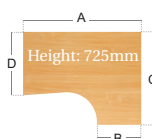

Momento Commercial desking - Cantilever leg frame

Momento Straight Desk

CODE	A	B
MOM8	800	800
MOM10	1000	800
MOM12	1200	800
MOM14	1400	800
MOM16	1600	800
MOM18	1800	800

- Double upright leg design
- Two cable access ports
- Adjustable feet
- 25mm thick top
- MOM8 & MOM10 have 1 cable port

Momento Right Hand Ergonomic Desk

- Double upright leg design
- Cable access ports
- Adjustable feet
- 25mm thick top

CODE	A	B	C	D
MOM14ER	1400	600	1200	800
MOM16ER	1600	600	1200	800
MOM18ER	1800	600	1200	800

Momento Left Hand Ergonomic Desk

- Double upright leg design
- Cable access ports
- Adjustable feet
- 25mm thick top

CODE	A	B	C	D
MOM14EL	1400	600	1200	800
MOM16EL	1600	600	1200	800
MOM18EL	1800	600	1200	800