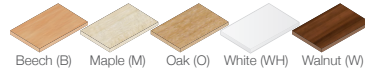

CODE	DESCRIPTION
SME12S	A=1200 wide, 400 deep

D-Ends - 1600 wide

- D-end meeting table
- Attaches with supplied brackets
- Leg colour to match desk
- Desk high

CODE	DESCRIPTION
SME16S	A=1600 wide, 400 deep