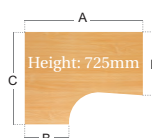

Momento Right Hand Ergonomic Desk

- Double upright leg design
- Cable access ports
- Adjustable feet
- 25mm thick top

CODE	A	B	C	D
MOM14ER	1400	600	1200	800
MOM16ER	1600	600	1200	800
MOM18ER	1800	600	1200	800

Momento Left Hand Ergonomic Desk

- Double upright leg design
- Cable access ports
- Adjustable feet
- 25mm thick top

CODE	A	B	C	D
MOM14EL	1400	600	1200	800
MOM16EL	1600	600	1200	800
MOM18EL	1800	600	1200	800