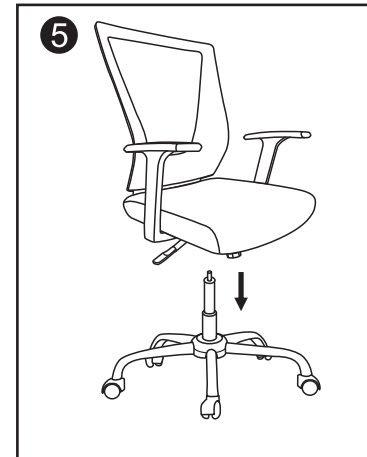

# ASSEMBLY INSTRUCTIONS

Do not tighten bolts fully until you have completed assembly.  
Should you require any assistance in assembling your goods please contact customer services on 0151 548 7111 between 9am/4:30pm.

## WARNING

- DO NOT USE THIS CHAIR AS A STEPLADDER
- USE THIS PRODUCT ONLY FOR SEATING ONE PERSON AT A TIME
- DO NOT USE THIS CHAIR UNLESS ALL BOLTS, SCREWS AND KNOBS ARE FIRMLY SECURED
- AT LEAST EVERY 4 MONTHS CHECK ALL BOLTS, SCREWS AND KNOBS TO BE SURE THEY REMAIN TIGHT
- IF PARTS ARE MISSING, BROKEN, DAMAGED OR WORN, STOP USING THE PRODUCT UNTIL REPAIRS ARE MADE USING AUTHORIZED PARTS
- FAILURE TO FOLLOW THESE INSTRUCTIONS/WARNINGS COULD RESULT IN SERIOUS INJURY