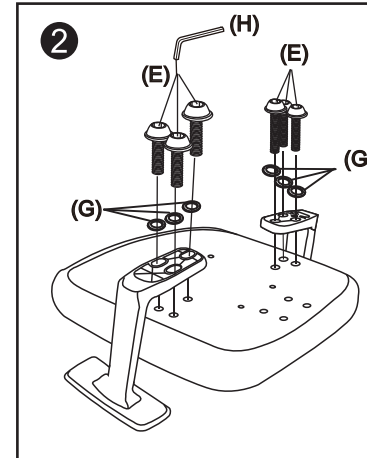

# ASSEMBLY INSTRUCTIONS

Do not tighten bolts fully until you have completed assembly.  
Should you require any assistance in assembling your goods please contact customer services on 0151 548 7111 between 9am/4:30pm.

## WARNING

- DO NOT USE THIS CHAIR AS A STEPLADDER
- USE THIS PRODUCT ONLY FOR SEATING ONE PERSON AT A TIME
- DO NOT USE THIS CHAIR UNLESS ALL BOLTS, SCREWS AND KNOBS ARE FIRMLY SECURED
- AT LEAST EVERY 4 MONTHS CHECK ALL BOLTS, SCREWS AND KNOBS TO BE SURE THEY REMAIN TIGHT
- IF PARTS ARE MISSING, BROKEN, DAMAGED OR WORN, STOP USING THE PRODUCT UNTIL REPAIRS ARE MADE USING AUTHORIZED PARTS
- FAILURE TO FOLLOW THESE INSTRUCTIONS/WARNINGS COULD RESULT IN SERIOUS INJURY