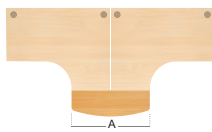

- D-end meeting table
- Attaches with supplied brackets
- Leg colour to match desk
- Desk high