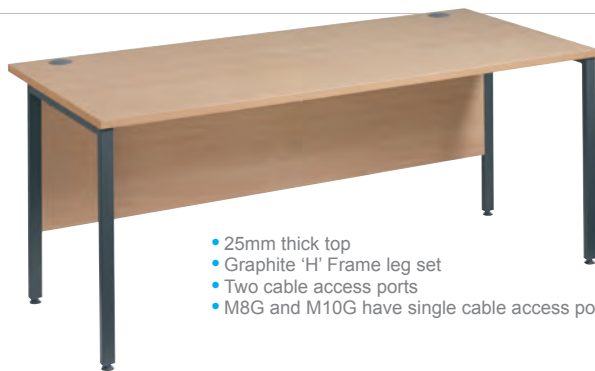

## Straight desk

CODE	A	B
M8G	800	800
M10G	1000	800
M12G	1200	800
M14G	1400	800
M16G	1600	800
M18G	1800	800

- 25mm thick top
- Graphite 'H' Frame leg set
- Two cable access ports
- M8G and M10G have single cable access port