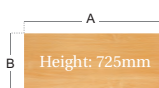

- 25mm thick top and side panels
- Graphite 'H' Frame leg set
- Two cable access ports
- Two 3 drawer fixed lockable pedestals