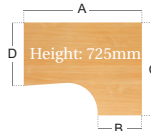

## Straight desk

CODE	A	B
M8G	800	800
M10G	1000	800
M12G	1200	800
M14G	1400	800
M16G	1600	800
M18G	1800	800

- 25mm thick top
- Graphite 'H' Frame leg set
- Two cable access ports
- M8G and M10G have single cable access port

## Left Hand Ergonomic Desk

- 25mm thick top
- Graphite cantilever
- Deluxe double upright leg for strength
- Two cable access ports
- Accepts one fixed pedestal on 800mm end

CODE	A	B	C	D
25GEL14	1400	600	1200	800
25GEL16	1600	600	1200	800
25GEL18	1800	600	1200	800

## Right Hand Ergonomic Desk

- 25mm thick top
- Graphite cantilever
- Deluxe double upright leg for strength
- Two cable access ports
- Accepts one fixed pedestal on 800mm end

CODE	A	B	C	D
25GER14	1400	600	1200	800
25GER16	1600	600	1200	800
25GER18	1800	600	1200	800