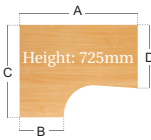

- 25mm thick top
- Graphite cantilever
- Deluxe double upright leg for strength
- Two cable access ports
- Accepts one fixed pedestal on 800mm end