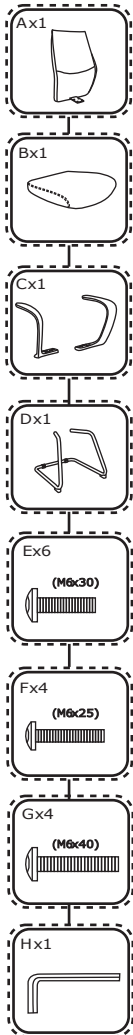

## ASSEMBLY INSTRUCTIONS

**dams** LIM100C1

Do not tighten bolts fully until you have completed assembly.

"Should you require any assistance in assembling your goods please contact customer services on 0151 548 7111 between 9am/4:30pm.

### WARNING

- DO NOT USE THIS CHAIR AS A STEPLADDER
- USE THIS PRODUCT ONLY FOR SEATING ONE PERSON AT A TIME
- DO NOT USE THIS CHAIR UNLESS ALL BOLTS, SCREWS AND KNOBS ARE FIRMLY SECURED
- AT LEAST EVERY 4 MONTHS CHECK ALL BOLTS, SCREWS AND KNOBS TO BE SURE THEY REMAIN TIGHT
- IF PARTS ARE MISSING, BROKEN, DAMAGED OR WORN, STOP USING THE PRODUCT UNTIL REPAIRS ARE MADE USING AUTHORIZED PARTS
- FAILURE TO FOLLOW THESE INSTRUCTIONS/WARNINGS COULD RESULT IN SERIOUS INJURY