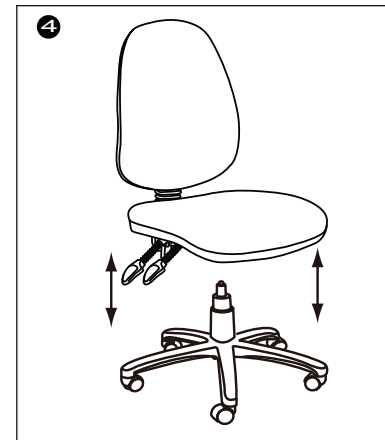

ASSEMBLY INSTRUCTIONS

PLEASE NOTE THE FIXING SCREWS ARE LOCATED IN THEIR FIXING POSITION

Do not tighten bolts fully until you have completed assembly.
"Should you require any assistance in assembling your goods please contact customer services on 0151 548 7111 between 9am/4:30pm.

dams

Jota

WARNING

- DO NOT USE THIS CHAIR AS A STEPLADDER
- USE THIS PRODUCT ONLY FOR SEATING ONE PERSON AT A TIME
- DO NOT USE THIS CHAIR UNLESS ALL BOLTS, SCREWS AND KNOBS ARE FIRMLY SECURED
- AT LEAST EVERY 4 MONTHS CHECK ALL BOLTS, SCREWS AND KNOBS TO BE SURE THEY REMAIN TIGHT
- IF PARTS ARE MISSING, BROKEN, DAMAGED OR WORN, STOP USING THE PRODUCT UNTIL REPAIRS ARE MADE USING AUTHORIZED PARTS
- FAILURE TO FOLLOW THESE INSTRUCTIONS/WARNINGS COULD RESULT IN SERIOUS INJURY