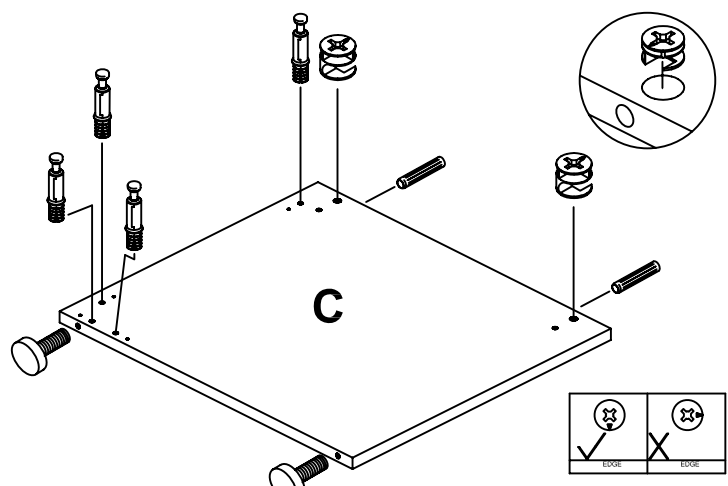

2

2	Wood dowel 5mm 012-01-074
4	Quick fix pin 012-01-099
2	Cam 15N 111-22-021
2	Adjustable Foot 012-01-030

3

2	Wood dowel 5mm 012-01-074
4	Quick fix pin 012-01-099
2	Cam 15N 111-22-021
2	Adjustable Foot 012-01-030