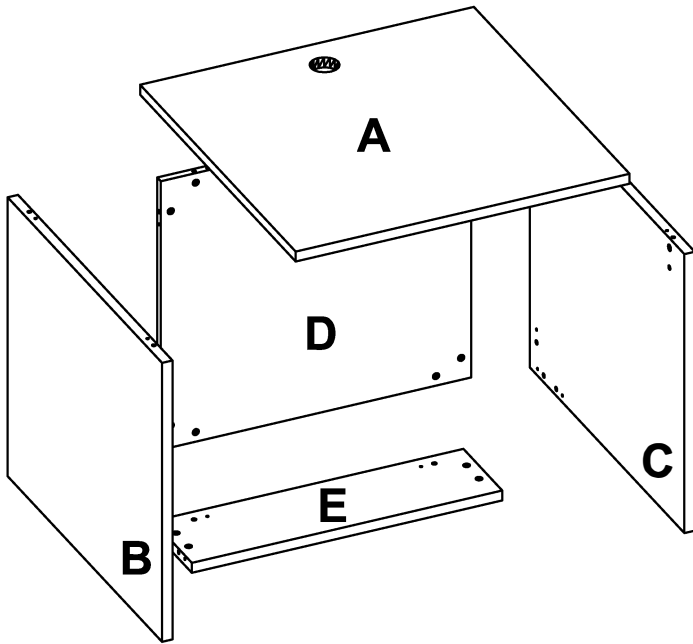

# RU8D RU12D

Reception Desk 800  
Reception Desk 1200

## RU12D

QTY	DESCRIPTION
16	Wood dowel 5mm 012-01-074 
16	Cam 15N 111-22-021 
16	Quick fix pin 012-01-099 
4	Adjustable Foot 012-01-030 
1	Allen Key F034 
1	Cableport 000-00-002 

QTY	DESCRIPTION
16	Wood dowel 5mm 012-01-074 
18	Cam 15N 111-22-021 
18	Quick fix pin 012-01-099 
4	Adjustable Foot 012-01-030 
1	Allen Key F034 
2	Cableport 000-00-002 

1

<h1>RU8D</h1>	
Quick fix pin 012-01-099	
<b>6</b>	

<h1>RU12D</h1>	
Quick fix pin 012-01-099	
<b>7</b>	

2

<b>2</b>	Wood dowel 5mm 012-01-074 
<b>4</b>	Quick fix pin 012-01-099 
<b>2</b>	Cam 15N 111-22-021 
<b>2</b>	Adjustable Foot 012-01-030 