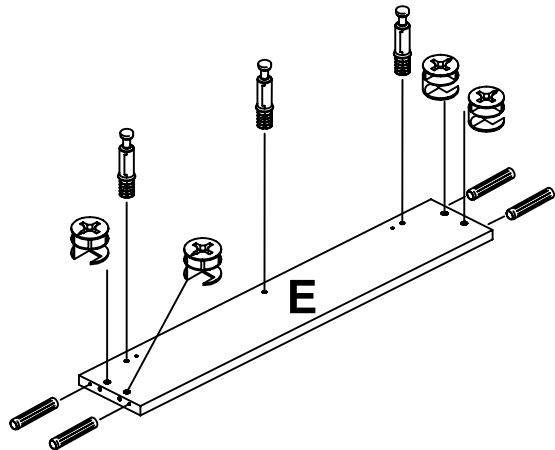

5

RU8D	
4	Wood dowel 5mm 012-01-074
4	Cam 15N 111-22-021
2	Quick fix pin 012-01-099

RU12D	
4	Wood dowel 5mm 012-01-074
4	Cam 15N 111-22-021
3	Quick fix pin 012-01-099