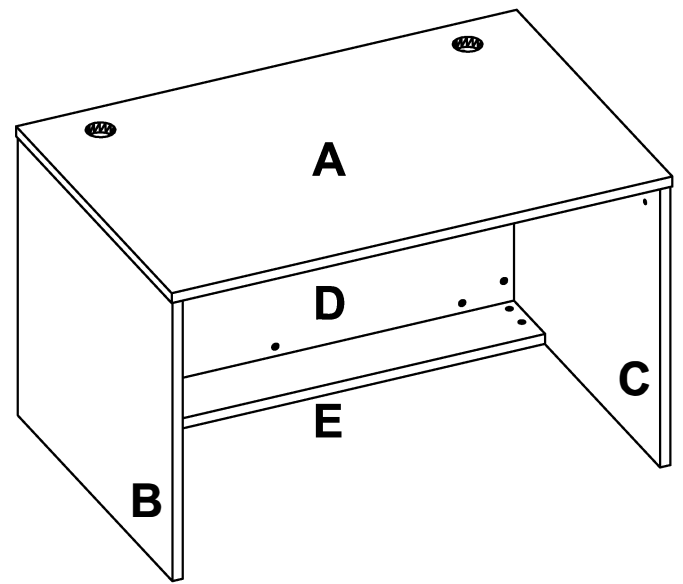

# RU8D RU12D

Reception Desk 800  
Reception Desk 1200

## RU12D

QTY	DESCRIPTION
16	Wood dowel 5mm 012-01-074 
16	Cam 15N 111-22-021 
16	Quick fix pin 012-01-099 
4	Adjustable Foot 012-01-030 
1	Allen Key F034 
1	Cableport 000-00-002 

QTY	DESCRIPTION
16	Wood dowel 5mm 012-01-074 
18	Cam 15N 111-22-021 
18	Quick fix pin 012-01-099 
4	Adjustable Foot 012-01-030 
1	Allen Key F034 
2	Cableport 000-00-002 