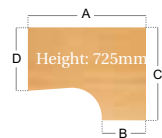

- Removable leg cover
- Concealed cable management
- Two cable access ports
- 25mm thick top