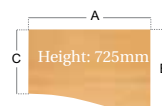

- Removable leg cover
- Concealed cable management
- Two cable access ports
- 25mm thick top