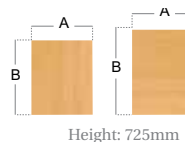

3 Drawer Desk High Deluxe Pedestal

- Fully locking
- Metalbox drawer surrounds
- 18mm solid drawer base
- Accepts both A4 & foolscap files
- Handles optional

P63: 600mm deep, designed to fit at 600mm side of ergonomic desk.
P83: 800mm deep, designed to fit alongside all 800mm deep desks.