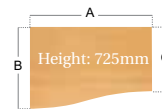

Cable Control Left Hand Ergonomic Desk

- Removable leg cover
- Concealed cable management
- Two cable access ports
- 25mm thick top

CODE	A	B	C	D
VEL16	1600	600	1200	800
VEL18	1800	600	1200	800

Cable Control Right Hand Ergonomic Desk

- Removable leg cover
- Concealed cable management
- Two cable access ports
- 25mm thick top

CODE	A	B	C	D
VER16	1600	600	1200	800
VER18	1800	600	1200	800

Cable Control Left Hand Wave Desk

- Removable leg cover
- Concealed cable management
- Two cable access ports
- 25mm thick top