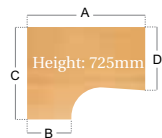

800mm Deep Straight Desk

- Removable leg cover
- Concealed cable management
- Two cable access ports
- V8 & V10 have single cable access port
- 25mm thick top
- Depth 800mm

CODE	A	B
V8	800	800
V10	1000	800
V12	1200	800
V14	1400	800
V16	1600	800
V18	1800	800

Cable Control Left Hand Ergonomic Desk

- Removable leg cover
- Concealed cable management
- Two cable access ports
- 25mm thick top

CODE	A	B	C	D
VEL16	1600	600	1200	800
VEL18	1800	600	1200	800

Cable Control Right Hand Ergonomic Desk