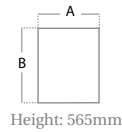

- Fully locking
- Accepts both A4 & foolscap files
- 1 filing and 2 shallow drawers
- With castors
- Ball bearing runners
- 5th castor on drawer front for anti-tilt
- Front castors have brake lock