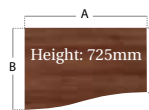

- Traditional Panel End design
- Two cable access ports
- Accepts fixed pedestal on 800mm end
- 25mm thick top

CODE	A	B	C
DUO12WL	1200	990	800
DUO14WL	1400	990	800
DUO16WL	1600	990	800