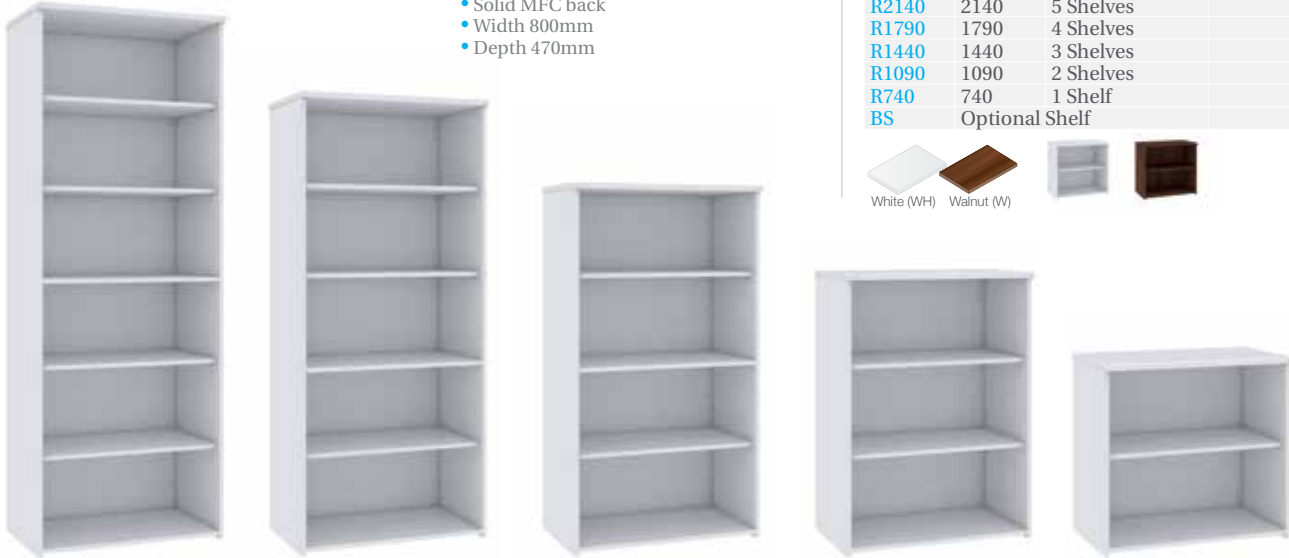

Secondary Storage Standard

Standard Bookcases

- 25mm thick top
- 18mm MFC carcass
- Solid MFC back
- Width 800mm
- Depth 470mm

CODE	HEIGHT	DESCRIPTION
R2140	2140	5 Shelves
R1790	1790	4 Shelves
R1440	1440	3 Shelves
R1090	1090	2 Shelves
R740	740	1 Shelf
BS		Optional Shelf