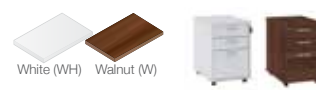

## Slim Line and Tall Mobile Pedestals

- TNMP 3 shallow drawers
- Lockable
- Castors
- TMP 2 shallow and 1 filing drawer
- Accepts both A4 & foolscap Files
- Lockable
- Castors

CODE	A	B	DRAWERS
TNMP	300	600	3 Drawers
TMP	426	600	3 Drawers