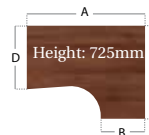

## Left Hand Ergonomic Desk

- Traditional Panel End design
- Two cable access ports
- Accepts fixed pedestal on 800mm end
- 25mm thick top

CODE	A	B	C	D
DUO16EL	1600	600	1200	800
DUO18EL	1800	600	1200	800

## Right Hand Ergonomic Desk

- Traditional Panel End design
- Two cable access ports
- Accepts fixed pedestal on 800mm end
- 25mm thick top

CODE	A	B	C	D
DUO16ER	1600	600	1200	800
DUO18ER	1800	600	1200	800