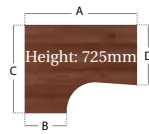

## Left Hand Ergonomic Desk

- Traditional Panel End design
- Two cable access ports
- Accepts fixed pedestal on 800mm end
- 25mm thick top

CODE	A	B	C	D
DUO16EL	1600	600	1200	800
DUO18EL	1800	600	1200	800