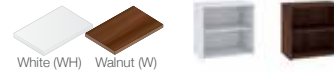

CODE	HEIGHT	DESCRIPTION
R2140	2140	5 Shelves
R1790	1790	4 Shelves
R1440	1440	3 Shelves
R1090	1090	2 Shelves
R740	740	1 Shelf
BS		Optional Shelf