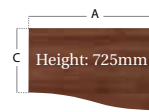

- Traditional Panel End design
- Two cable access ports
- Accepts fixed pedestal on 800mm end
- 25mm thick top

CODE	A	B	C
DUO12WR	1200	990	800
DUO14WR	1400	990	800
DUO16WR	1600	990	800