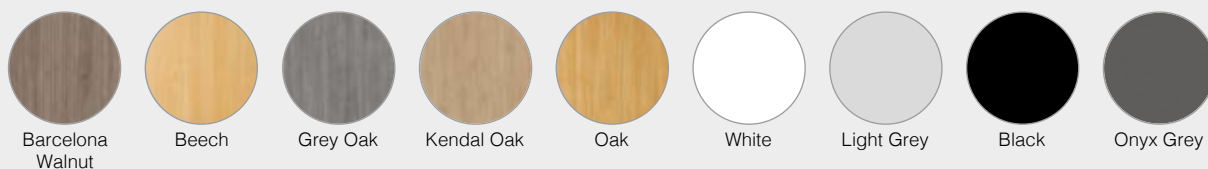

MONZA

CIRCULAR PEDESTAL BASE TABLES

Classic, contemporary and refined are the words most often used to describe the Monza range. Tables are available in coffee and poseur table formats as well as standard height meeting or dining tables. With its slim profile base and tubular column, Monza has a timeless design that never goes out of style, and the choice of circular, square or rectangular tops allows for customisation of design and function.

Base finishes

Black

Brushed
Steel

White

Finishes

Barcelona
Walnut

Beech

Grey Oak

Kendal Oak

Oak

White

Light Grey

Black

Onyx Grey

Monza | Coffee, Dining & Poseur Tables

Circular Tables with Flat Round Base

Grey Oak (**GO**)

Kendal Oak (**KO**)

Oak (**O**)

Light Grey (**LG**)

Black (**BK**)

Onyx Grey (**OG**)

Please add base finish followed by table top colour when ordering eg. **MCC800-CO** with Brushed Steel base in Beech = **MCC800-CO-BS-B**