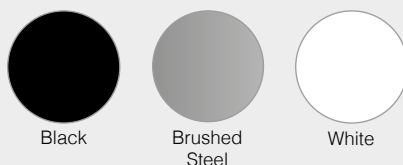

Base finishes

Black

Brushed
Steel

White