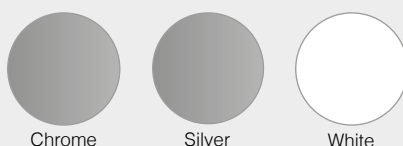

Base finishes

Chrome

Silver

White