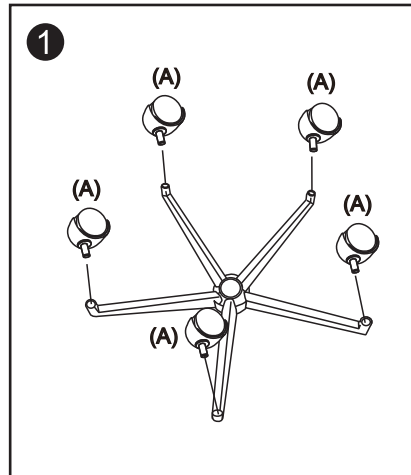

ASSEMBLY INSTRUCTIONS

Do not tighten bolts fully until you have completed assembly.
Should you require any assistance in assembling your goods please contact customer services on 0151 548 7111 between 9am/4:30pm.

WARNING

- DO NOT USE THIS CHAIR AS A STEPLADDER
- USE THIS PRODUCT ONLY FOR SEATING ONE PERSON AT A TIME
- DO NOT USE THIS CHAIR UNLESS ALL BOLTS, SCREWS AND KNOBS ARE FIRMLY SECURED
- AT LEAST EVERY 4 MONTHS CHECK ALL BOLTS, SCREWS AND KNOBS TO BE SURE THEY REMAIN TIGHT
- IF PARTS ARE MISSING, BROKEN, DAMAGED OR WORN, STOP USING THE PRODUCT UNTIL REPAIRS ARE MADE USING AUTHORIZED PARTS
- FAILURE TO FOLLOW THESE INSTRUCTIONS/WARNINGS COULD RESULT IN SERIOUS INJURY