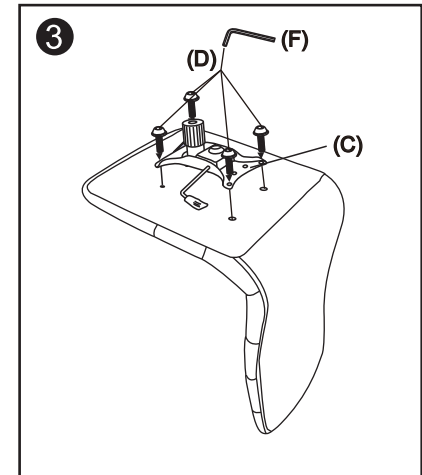

ASSEMBLY INSTRUCTIONS

Do not tighten bolts fully until you have completed assembly.
Should you require any assistance in assembling your goods please contact customer services on 0151 548 7111 between 9am/4:30pm.

WARNING

- DO NOT USE THIS CHAIR AS A STEPLADDER
- USE THIS PRODUCT ONLY FOR SEATING ONE PERSON AT A TIME
- DO NOT USE THIS CHAIR UNLESS ALL BOLTS, SCREWS AND KNOBS ARE FIRMLY SECURED
- AT LEAST EVERY 4 MONTHS CHECK ALL BOLTS, SCREWS AND KNOBS TO BE SURE THEY REMAIN TIGHT
- IF PARTS ARE MISSING, BROKEN, DAMAGED OR WORN, STOP USING THE PRODUCT UNTIL REPAIRS ARE MADE USING AUTHORIZED PARTS
- FAILURE TO FOLLOW THESE INSTRUCTIONS/WARNINGS COULD RESULT IN SERIOUS INJURY