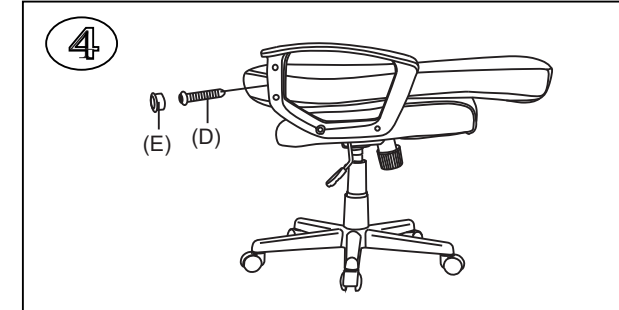

ASSEMBLY INSTRUCTIONS

Please note that all fittings are packed with chair gas lift.

- (A) 1PC 
- (B) 1PC 
- (C) 5PCS 
- (D) M6X20MM 12PCS 
- (E) 8PCS 
- (F) 1PC 
- (G) 1PC 

ASC300T1-K

Do not tighten bolts fully until you have completed assembly.
 "Should you require any assistance in assembling your goods please contact customer services on 0151 548 7111 between 9am/4:30pm.

WARNING

- DO NOT USE THIS CHAIR AS A STEPLADDER
- USE THIS PRODUCT ONLY FOR SEATING ONE PERSON AT A TIME
- DO NOT USE THIS CHAIR UNLESS ALL BOLTS, SCREWS AND KNOBS ARE FIRMLY SECURED
- AT LEAST EVERY 4 MONTHS CHECK ALL BOLTS, SCREWS AND KNOBS TO BE SURE THEY REMAIN TIGHT
- IF PARTS ARE MISSING, BROKEN, DAMAGED OR WORN, STOP USING THE PRODUCT UNTIL REPAIRS ARE MADE USING AUTHORIZED PARTS
- FAILURE TO FOLLOW THESE INSTRUCTIONS/WARNINGS COULD RESULT IN SERIOUS INJURY