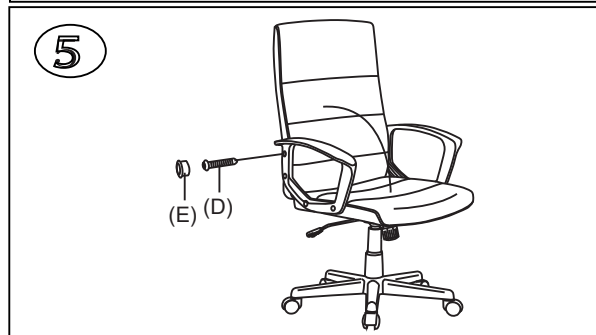

ASSEMBLY INSTRUCTIONS

Please note that all fittings are packed with chair gas lift.

- (A) 1PC 
- (B) 1PC 
- (C) 5PCS 
- (D) M6X20MM 12PCS 
- (E) 8PCS 
- (F) 1PC 
- (G) 1PC 

ASC300T1-K

Do not tighten bolts fully until you have completed assembly.
 "Should you require any assistance in assembling your goods please contact customer services on 0151 548 7111 between 9am/4:30pm.

WARNING

- DO NOT USE THIS CHAIR AS A STEPLADDER
- USE THIS PRODUCT ONLY FOR SEATING ONE PERSON AT A TIME
- DO NOT USE THIS CHAIR UNLESS ALL BOLTS, SCREWS AND KNOBS ARE FIRMLY SECURED
- AT LEAST EVERY 4 MONTHS CHECK ALL BOLTS, SCREWS AND KNOBS TO BE SURE THEY REMAIN TIGHT
- IF PARTS ARE MISSING, BROKEN, DAMAGED OR WORN, STOP USING THE PRODUCT UNTIL REPAIRS ARE MADE USING AUTHORIZED PARTS
- FAILURE TO FOLLOW THESE INSTRUCTIONS/WARNINGS COULD RESULT IN SERIOUS INJURY