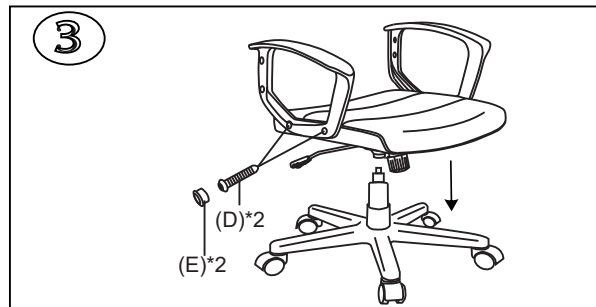

ASSEMBLY INSTRUCTIONS

Please note that all fittings are packed with chair gas lift.

- (A) 1PC 
- (B) 1PC 
- (C) 5PCS 
- (D) M6X20MM 12PCS 
- (E) 8PCS 
- (F) 1PC 
- (G) 1PC 

ASC300T1-K

Do not tighten bolts fully until you have completed assembly.
 "Should you require any assistance in assembling your goods please contact customer services on 0151 548 7111 between 9am/4:30pm.

WARNING

- DO NOT USE THIS CHAIR AS A STEPLADDER
- USE THIS PRODUCT ONLY FOR SEATING ONE PERSON AT A TIME
- DO NOT USE THIS CHAIR UNLESS ALL BOLTS, SCREWS AND KNOBS ARE FIRMLY SECURED
- AT LEAST EVERY 4 MONTHS CHECK ALL BOLTS, SCREWS AND KNOBS TO BE SURE THEY REMAIN TIGHT
- IF PARTS ARE MISSING, BROKEN, DAMAGED OR WORN, STOP USING THE PRODUCT UNTIL REPAIRS ARE MADE USING AUTHORIZED PARTS
- FAILURE TO FOLLOW THESE INSTRUCTIONS/WARNINGS COULD RESULT IN SERIOUS INJURY