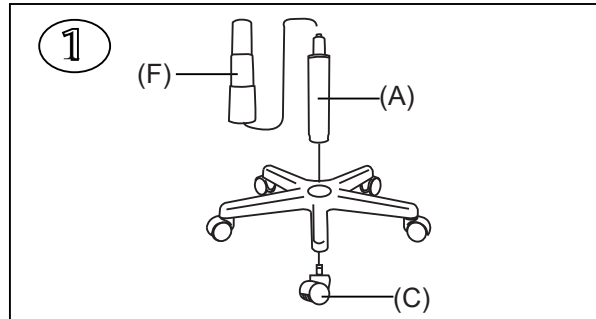

ASSEMBLY INSTRUCTIONS

Please note that all fittings are packed with chair gas lift.

- (A) 1PC 
- (B) 1PC 
- (C) 5PCS 
- (D) M6X20MM 12PCS 
- (E) 8PCS 
- (F) 1PC 
- (G) 1PC 

ASC300T1-K

Do not tighten bolts fully until you have completed assembly.
 "Should you require any assistance in assembling your goods please contact customer services on 0151 548 7111 between 9am/4:30pm.