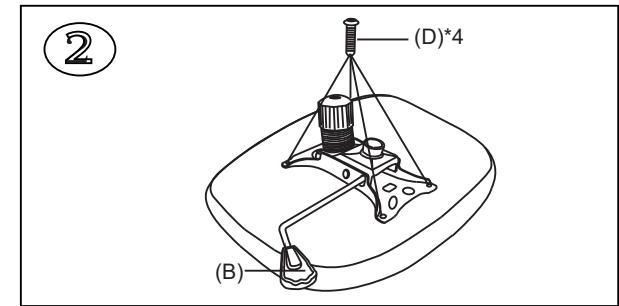

ASSEMBLY INSTRUCTIONS

Please note that all fittings are packed with chair gas lift.

- (A) 1PC 
- (B) 1PC 
- (C) 5PCS 
- (D) M6X20MM 12PCS 
- (E) 8PCS 
- (F) 1PC 
- (G) 1PC 

ASC300T1-K

Do not tighten bolts fully until you have completed assembly.
 "Should you require any assistance in assembling your goods please contact customer services on 0151 548 7111 between 9am/4:30pm.