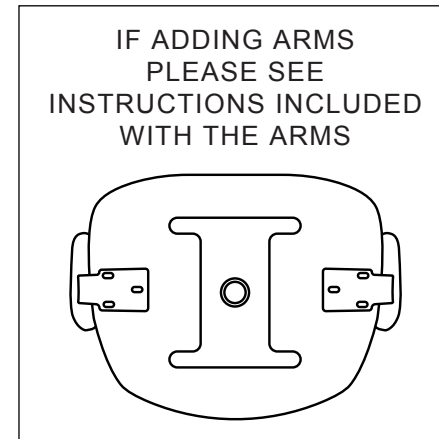

ASSEMBLY INSTRUCTIONS

PLEASE NOTE THE FIXING SCREWS ARE LOCATED IN THEIR FIXING POSITION

Do not tighten bolts fully until you have completed assembly.
 "Should you require any assistance in assembling your goods please contact customer services on 0151 548 7111 between 9am/4:30pm.

dams  **ALTINO**

WARNING

- USE THIS PRODUCT ONLY FOR SEATING ONE PERSON AT A TIME
- DO NOT USE THIS CHAIR UNLESS ALL BOLTS, SCREWS AND HANDWHEELS ARE FIRMLY SECURED
- AT LEAST EVERY 4 MONTHS CHECK ALL BOLTS, SCREWS AND HANDWHEELS TO BE SURE THEY REMAIN TIGHT
- IF PARTS ARE MISSING, BROKEN, DAMAGED OR WORN, STOP USING THE PRODUCT UNTIL REPAIRS ARE MADE USING AUTHORISED PARTS
- FAILURE TO FOLLOW THESE INSTRUCTIONS/WARNINGS COULD RESULT IN SERIOUS INJURY