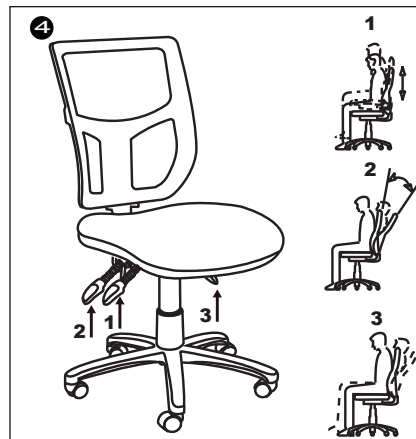

ASSEMBLY INSTRUCTIONS

PLEASE NOTE THE FIXING SCREWS ARE LOCATED IN THEIR FIXING POSITION

Do not tighten bolts fully until you have completed assembly.
 "Should you require any assistance in assembling your goods please contact customer services on 0151 548 7111 between 9am/4:30pm.

dams  **ALTINO**

WARNING

- USE THIS PRODUCT ONLY FOR SEATING ONE PERSON AT A TIME
- DO NOT USE THIS CHAIR UNLESS ALL BOLTS, SCREWS AND HANDWHEELS ARE FIRMLY SECURED
- AT LEAST EVERY 4 MONTHS CHECK ALL BOLTS, SCREWS AND HANDWHEELS TO BE SURE THEY REMAIN TIGHT
- IF PARTS ARE MISSING, BROKEN, DAMAGED OR WORN, STOP USING THE PRODUCT UNTIL REPAIRS ARE MADE USING AUTHORISED PARTS
- FAILURE TO FOLLOW THESE INSTRUCTIONS/WARNINGS COULD RESULT IN SERIOUS INJURY