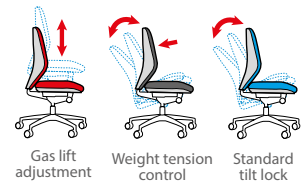

- Black nylon 5 star base with easy glide castors
- Deep padded seat and back with upholstered arm rests
- Breathable mesh and back side panel
- Weight capacity 115kg

Pricing

Code	Managers chair	Stocked
NAN300T1		£218

Mechanism

Dimensions

Fabric

Black faux leather

King - Leather executive chair

King is a well-designed, leather faced managers chair with waterfall seat padding and back cushions that provide executive comfort while working at your desk. King features fixed arm rests, high back support, and a 5 star base with easy glide castors for quick movement around desk or office in ultimate comfort.

- Durable nylon 5 star base with 50mm easy glide castors
- Fixed black polyurethane arm rests
- Waterfall seat design for increased comfort
- Weight capacity 115kg

Pricing

Code	Executive chair	Stocked
KNG300T1		£215