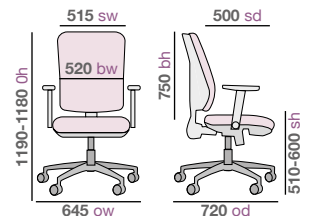

- Black nylon 5 star base with easy glide castors
- Deep padded seat and back with upholstered arm rests
- Breathable mesh and back side panel
- Weight capacity 115kg

Pricing

Code	Managers chair	Stocked
NAN300T1		£218

- Durable nylon 5 star base with 50mm easy glide castors
- Fixed black polyurethane arm rests
- Waterfall seat design for increased comfort
- Weight capacity 115kg

Pricing

Code	Executive chair	Stocked
KNG300T1		£215

Mechanism

Dimensions

Fabric

Black leather faced