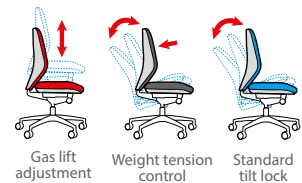

Nantes - Leather managers chair

The Nantes chair is the ideal accompaniment to the workplace or managers office with its black faux leather stylish profile. Featuring a breathable mesh and back side panel, Nantes also has a deep seat, a padded back and upholstered arms that will ensure the users is supremely comfortable while they work.

- Black nylon 5 star base with easy glide castors
- Deep padded seat and back with upholstered arm rests
- Breathable mesh and back side panel
- Weight capacity 115kg

Pricing

Code	Managers chair	Stocked
NAN300T1		£218

Mechanism

Dimensions

Fabric

King - Leather executive chair

King is a well-designed, leather faced managers chair with waterfall seat padding and back cushions that provide executive comfort while working at your desk. King features fixed arm rests, high back support, and a 5 star base with easy glide castors for quick movement around desk or office in ultimate comfort.

- Durable nylon 5 star base with 50mm easy glide castors
- Fixed black polyurethane arm rests
- Waterfall seat design for increased comfort
- Weight capacity 115kg

Pricing

Code	Executive chair	Stocked
KNG300T1		£215

Mechanism

Dimensions

Fabric