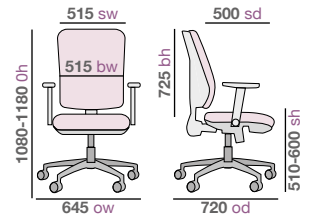

- Black nylon 5 star base with easy glide castors
- Deep padded seat and back with upholstered arm rests
- Breathable mesh and back side panel
- Weight capacity 115kg

Pricing

Code	Managers chair	Stocked
NAN300T1		£218

Mechanism

Dimensions

Fabric

Black faux leather

King - Leather executive chair

King is a well-designed, leather faced managers chair with waterfall seat padding and back cushions that provide executive comfort while working at your desk. King features fixed arm rests, high back support, and a 5 star base with easy glide castors for quick movement around desk or office in ultimate comfort.

- Durable nylon 5 star base with 50mm easy glide castors
- Fixed black polyurethane arm rests
- Waterfall seat design for increased comfort
- Weight capacity 115kg

Pricing

Code	Executive chair	Stocked
KNG300T1		£215

Mechanism

Dimensions

Fabric

Black leather faced