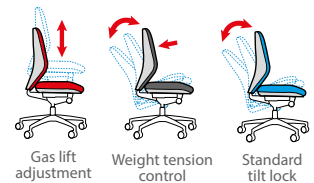

Aurora - High back mesh operator chair

The Aurora high back mesh operators chair with black PU headrest is a real statement piece. Designed with durability and comfort in mind with an internal steel frame and deep padded black air mesh seat, Aurora enjoys an ultra contemporary design to style any office or workstation.

- High back mesh chair with internal steel frame
- Black air mesh seat with black mesh back and fabric headrest
- Five star base with 50mm easy glide castors
- Weight capacity 115kg

Pricing

Code		Stocked
AUR300T1-K	High back mesh	£149

Mechanism

Dimensions

Fabric

Black air mesh seat with black mesh back

Tyler - Mesh operator chair

Tyler is an infinitely stylish, contemporary mesh back task chair that offers an executive feel in the constraints of a task chair. The chair comes with a modern white frame and integrated fixed arms with a contrasting black fabric seat pad, and the five-star steel curved base comes as standard in a white finish.

- Contemporary mesh back operator chair, black fabric seat pad
- Stylish angular integrated fixed arms in white
- Gas lift adjustment with weight tension control
- Weight capacity 115kg

Pricing

Code		Stocked
TYL-300T1	Mesh back	£150

Mechanism

Dimensions

Fabric

Black air mesh seat with black mesh back