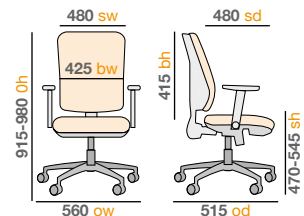

- High back mesh chair with internal steel frame
- Black air mesh seat with black mesh back and fabric headrest
- Five star base with 50mm easy glide castors
- Weight capacity 115kg

- Contemporary mesh back operator chair, black fabric seat pad
- Stylish angular integrated fixed arms in white
- Gas lift adjustment with weight tension control
- Weight capacity 115kg

### Pricing

<b>Code</b>		<b>Stocked</b>
TYL-300T1	Mesh back	£150

### Dimensions