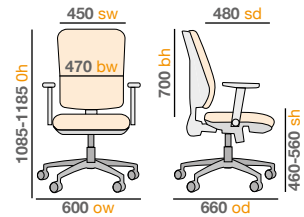

- High back mesh chair with internal steel frame
- Black air mesh seat with black mesh back and fabric headrest
- Five star base with 50mm easy glide castors
- Weight capacity 115kg

### Dimensions