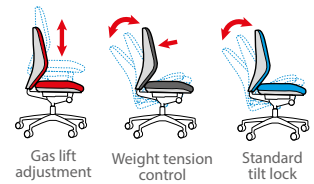

Aurora - High back mesh operator chair

The Aurora high back mesh operators chair with black PU headrest is a real statement piece. Designed with durability and comfort in mind with an internal steel frame and deep padded black air mesh seat, Aurora enjoys an ultra contemporary design to style any office or workstation.

- High back mesh chair with internal steel frame
- Black air mesh seat with black mesh back and fabric headrest
- Five star base with 50mm easy glide castors
- Weight capacity 115kg

Pricing

Code		Stocked
AUR300T1-K	High back mesh	£149

Mechanism

Dimensions

Fabric

Black air mesh seat with black mesh back

Tyler - Mesh operator chair

Tyler is an infinitely stylish, contemporary mesh back task chair that offers an executive feel in the constraints of a task chair. The chair comes with a modern white frame and integrated fixed arms with a contrasting black fabric seat pad, and the five-star steel curved base comes as standard in a white finish.

- Contemporary mesh back operator chair, black fabric seat pad
- Stylish angular integrated fixed arms in white
- Gas lift adjustment with weight tension control
- Weight capacity 115kg

Pricing

Code		Stocked
TYL-300T1	Mesh back	£150

Mechanism

Dimensions

Fabric

Black air mesh seat with black mesh back