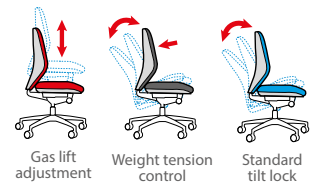

- 2 lever tilt and lock mechanism
- Head rest and padded pivot arms
- Chrome 5 star base with easy-glide castors
- Weight capacity 110kg

Pricing

Code **CUR300T1** Arms & headrest **Stocked £290**

Mechanism

Dimensions

Fabric

Black mesh seat/back

Orion - Mesh operator chair

The Orion fabric mesh operators chair has been ergonomically designed for healthy seating and wellbeing. Suitable for any work space, Orion has new style pivot arms and an injection moulded back with mesh upholstery to keep the user well supported, comfortable and energising the body and circulation throughout the day.

- Stylish pivot arms
- Black 5 star base with 50mm castors
- Black air mesh seat with black mesh back
- Weight capacity 115kg

Pricing

Code **ORN300T1-K** Pivot arms **Stocked £195**

Mechanism

Dimensions

Fabric