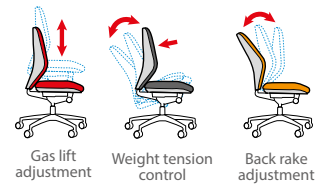

Curva - Mesh chair with head rest

The Curva high back executive mesh chair has been designed with a sculptured moulded foam seat and breathable mesh back to keep users cool and comfortable. Aesthetics, form and function are merged seamlessly in the Curva ergonomic executive chair which is ideal for users who sit at a desk for most of the day.

- 2 lever tilt and lock mechanism
- Head rest and padded pivot arms
- Chrome 5 star base with easy-glide castors
- Weight capacity 110kg

Pricing

Code **CUR300T1** Arms & headrest **Stocked £290**

Mechanism

Dimensions

Fabric

Black mesh seat/back

Orion - Mesh operator chair

The Orion fabric mesh operators chair has been ergonomically designed for healthy seating and wellbeing. Suitable for any work space, Orion has new style pivot arms and an injection moulded back with mesh upholstery to keep the user well supported, comfortable and energising the body and circulation throughout the day.

- Stylish pivot arms
- Black 5 star base with 50mm castors
- Black air mesh seat with black mesh back
- Weight capacity 115kg

Pricing

Code **ORN300T1-K** Pivot arms **Stocked £195**

Mechanism

Dimensions

Fabric