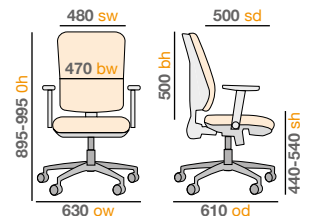

- 2 lever tilt and lock mechanism
- Head rest and padded pivot arms
- Chrome 5 star base with easy-glide castors
- Weight capacity 110kg

Pricing

Code **CUR300T1** Arms & headrest **Stocked £290**

Mechanism

- Stylish pivot arms
- Black 5 star base with 50mm castors
- Black air mesh seat with black mesh back
- Weight capacity 115kg

Pricing

Code **ORN300T1-K** Pivot arms **Stocked £195**

Mechanism

Dimensions

Fabric

Black air mesh seat with black mesh back