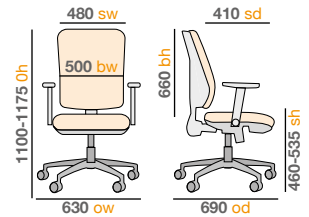

Curva - Mesh chair with head rest

The Curva high back executive mesh chair has been designed with a sculptured moulded foam seat and breathable mesh back to keep users cool and comfortable. Aesthetics, form and function are merged seamlessly in the Curva ergonomic executive chair which is ideal for users who sit at a desk for most of the day.

- 2 lever tilt and lock mechanism
- Head rest and padded pivot arms
- Chrome 5 star base with easy-glide castors
- Weight capacity 110kg

Pricing

Code **CUR300T1** Arms & headrest **Stocked £290**

Mechanism

Dimensions

Fabric

Black mesh seat/back

Orion - Mesh operator chair

The Orion fabric mesh operators chair has been ergonomically designed for healthy seating and wellbeing. Suitable for any work space, Orion has new style pivot arms and an injection moulded back with mesh upholstery to keep the user well supported, comfortable and energising the body and circulation throughout the day.

- Stylish pivot arms
- Black 5 star base with 50mm castors
- Black air mesh seat with black mesh back
- Weight capacity 115kg

Pricing

Code **ORN300T1-K** Pivot arms **Stocked £195**

Mechanism

Dimensions

Fabric