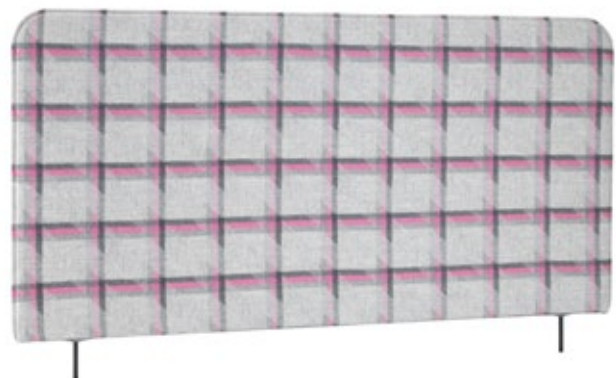

• Use on back-to-back Elev8² desks

Screens available in Made to Order fabrics. Please add fabric code when ordering