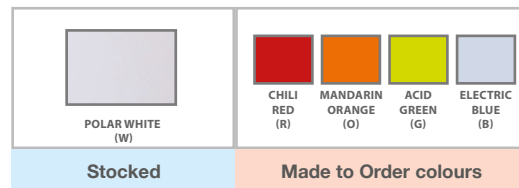

Desktop glazed screens - Aluminium frame

Aluminium frame screens are an excellent addition for any modern desk to provide a degree of privacy for employees who are situated in close proximity to others. Frames are available in silver, white and black so you can synchronise with the desk legs and the semi-transparent glazed screens are a stylish addition which allow light to flow through the room whilst tackling the issue of ambient noise.

Straight Glazed Screens

CODE	W	H	Stocked	Coloured glaze
AG1000	1000	380	£181	£200
AG1200	1200	380	£198	£220
AG1400	1400	380	£211	£231
AG1600	1600	380	£230	£246
AG1800	1800	380	£260	£280

- 30mm thick with robust aluminium frames for additional stability
- Available for 1000mm-1800mm desks to add dividing sections
- Brackets available in silver, white and black to match frames
- Screen accessory pack contains pen holder, A4 paper tray, phone holder & name holder

Silver frame (S)

White frame (WH)

Black frame (K)

- Frames available in Silver, White and Black

Screen Accessories Pack

CODE	DESCRIPTION	RRP
SCRN-PACK-WH	Pack - White	£90
SCRN-PACK-S	Pack - Silver	£90