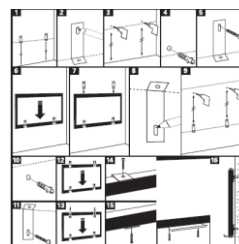

TECHNICAL DETAILS

COMPOSITION:

- Plastic and aluminum frame
- Wooden based core with enamel, lacquered steel or melamine on chipboard surface
- melamine surface: 5 year warranty
- lacquered steel surface: 10 year warranty
- enamel surface: 25 year warranty

ASSEMBLY OVERVIEW: