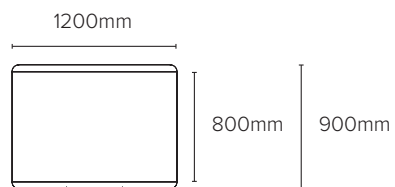

Includes an elegant stainless steel tray for holding pens and erasers.

WORKSPACE DESIGN SOLUTIONS

TECHNICAL INFORMATION

Frame | birch plywood

Surface | ultra clear white glass

Tray | stainless steel

Article code	Name	Size w x h x d mm
GL085705	Glass Writing Board Douro	1200 x 900 x 15