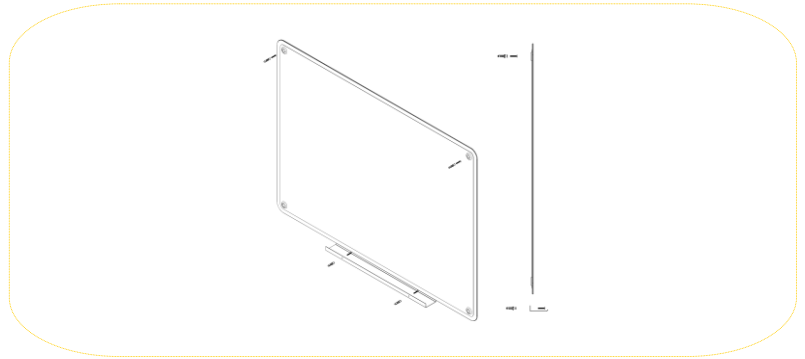

TECHNICAL DETAILS

COMPOSITION:

- 4mm tempered glass
- Metal plate tray
- 2 year warranty

ASSEMBLY OVERVIEW:

CERTIFICATION AND LEGISLATION:

n/a