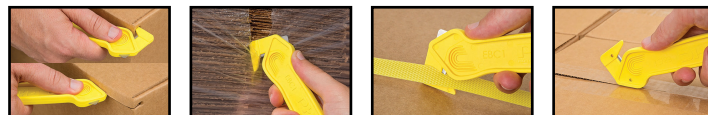

## EBC1 CONCEALED SAFETY CUTTER

Product Code:

EBC-1

Selling UOM:

Each

Pack Size:

1

- The EBC1 Enclosed Blade Cutter features a recessed blade for the highest level of safety
- Unlike cutters with exposed blades, the blade in the EBC1 is set back into the head of the cutter, providing complete protection to the user
- This safe and uncomplicated tool requires no additional training and helps eliminate any potentially dangerous loose blades in the workplace
- The versatile EBC1 effortlessly cuts corrugated boxes, shrink wrap, plastic strapping, box tape, banding, twine and more
- Attach to CL-36 Coil Lanyard for better retention.